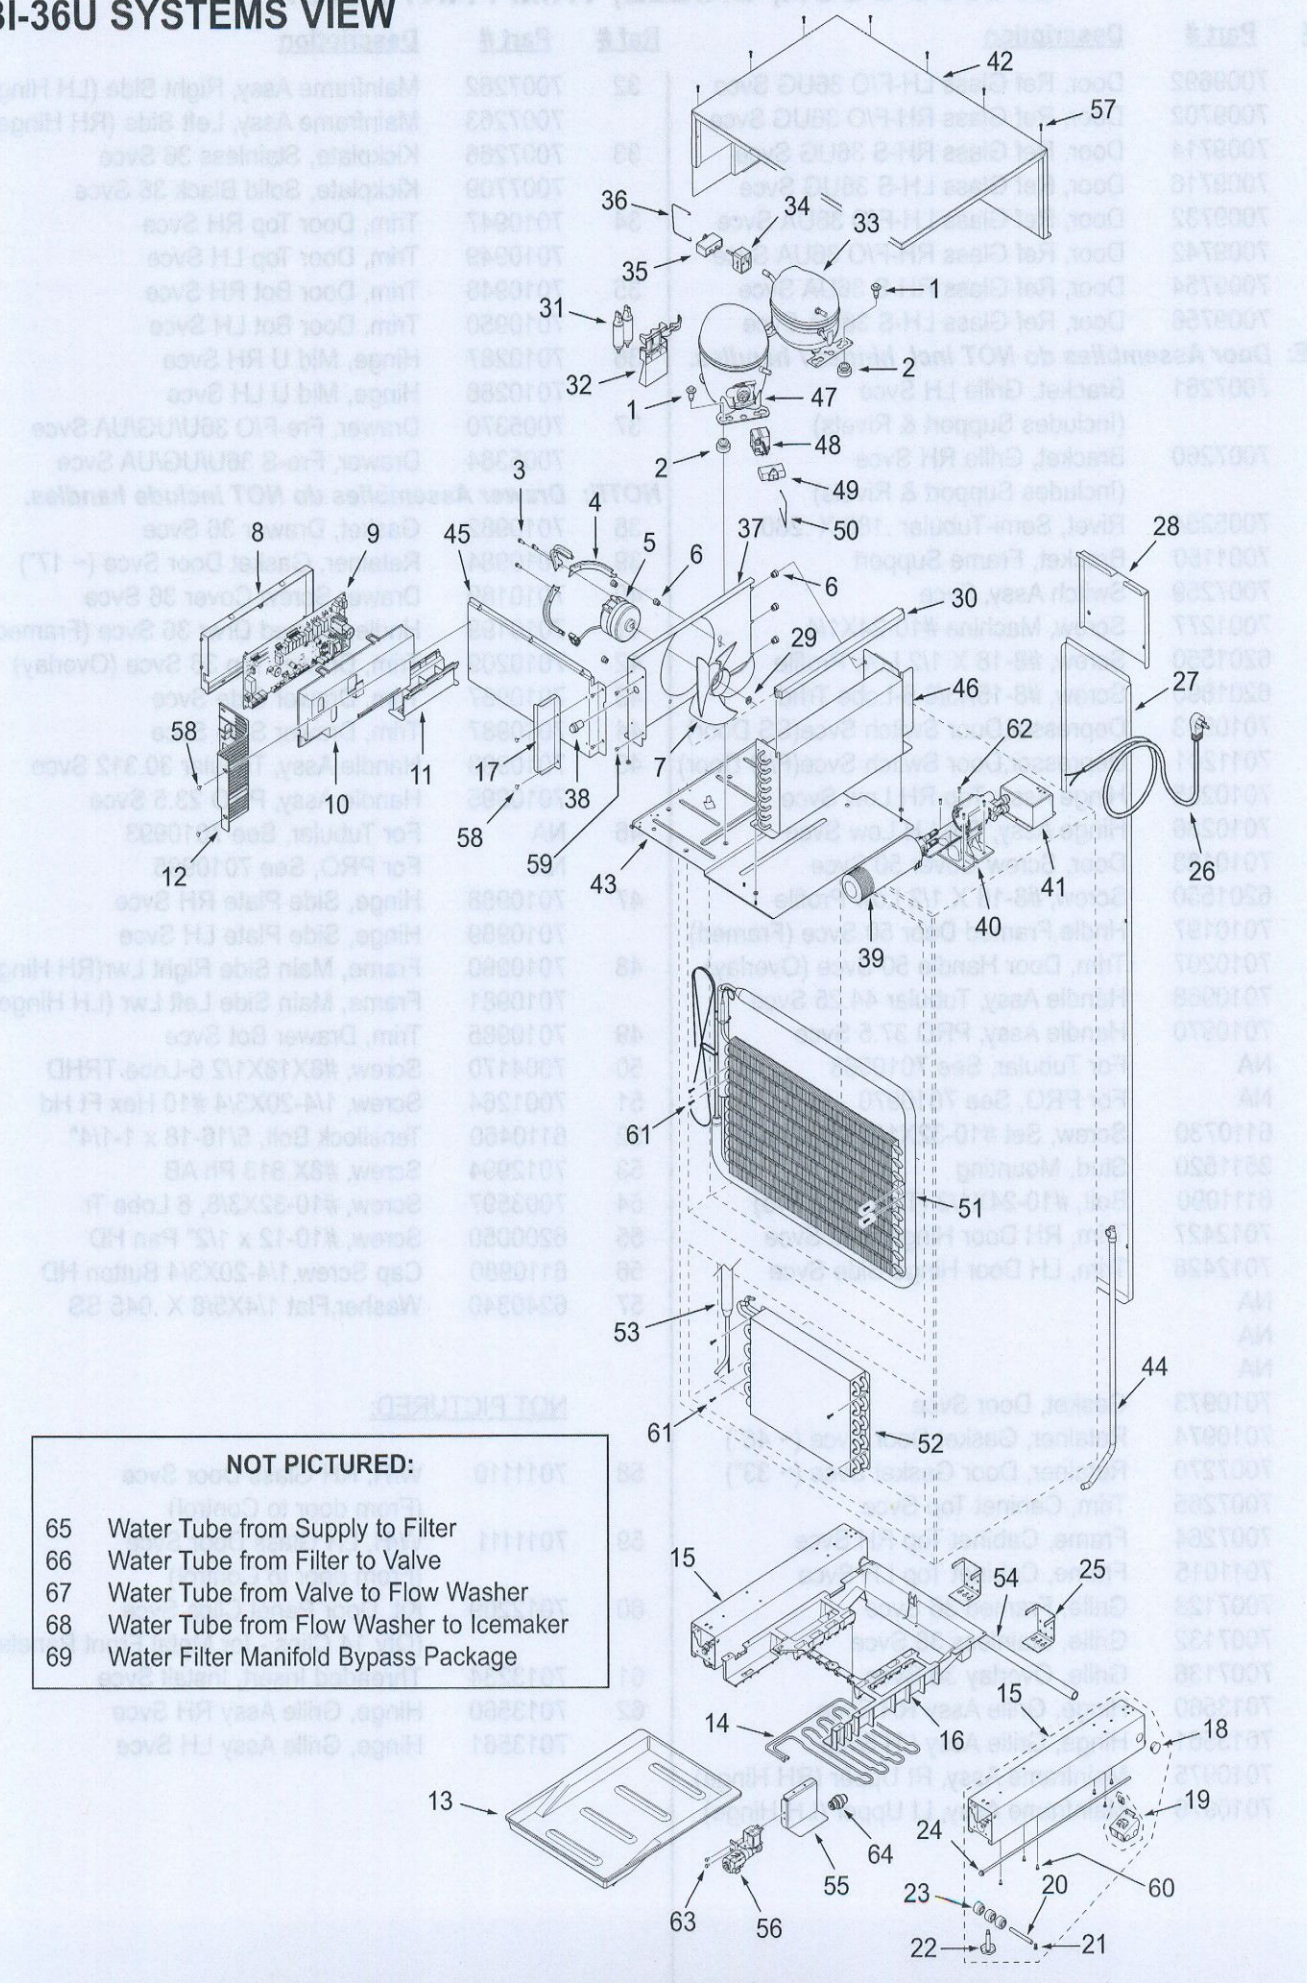

BI-36U SYSTEMS VIEW

NOT PICTURED:

- 65 Water Tube from Supply to Filter
- 66 Water Tube from Filter to Valve
- 67 Water Tube from Valve to Flow Washer
- 68 Water Tube from Flow Washer to Icemaker
- 69 Water Filter Manifold Bypass Package