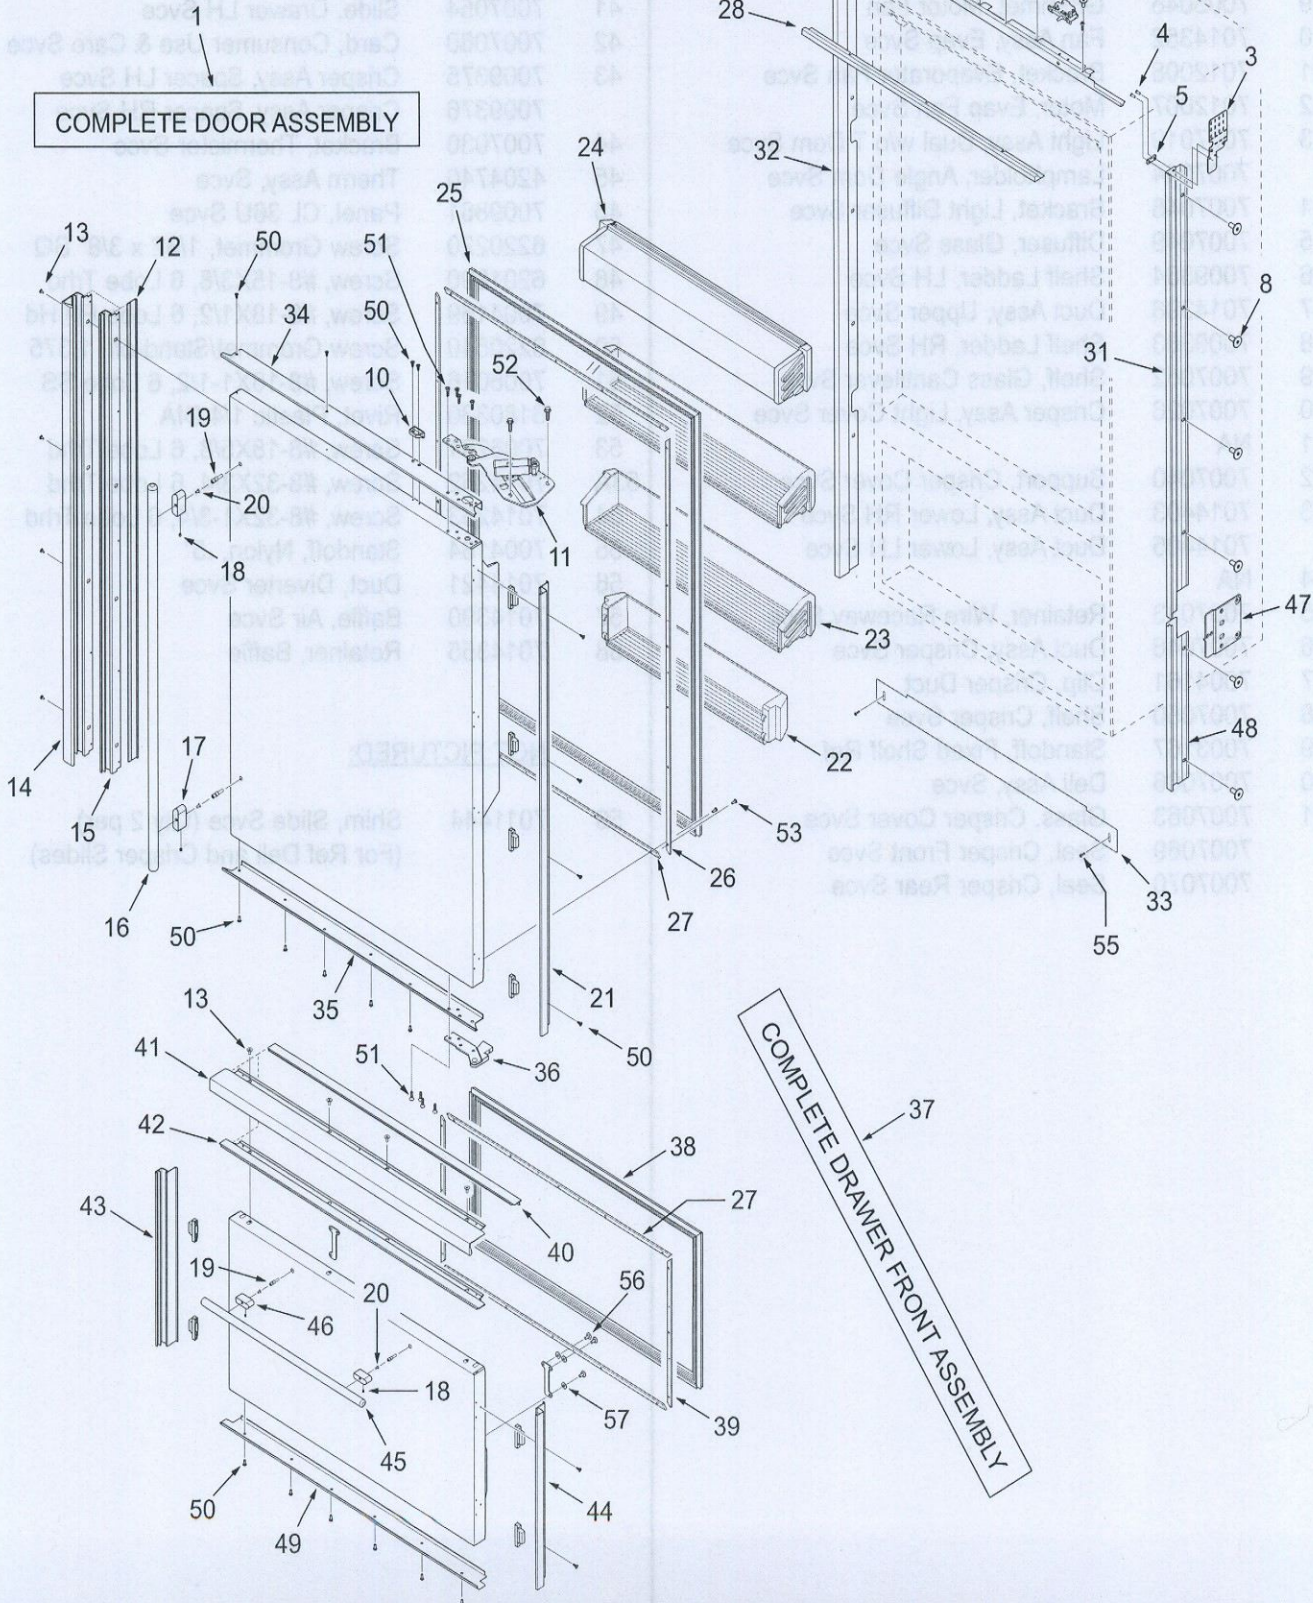

BI-36U DOOR, GRILLE, TRIM PARTS LIST

Ref #	Part #	Description	Ref #	Part #	Description
1	7005386	Door, Ref RH-S 36U Svce	32	7007262	Mainframe Assy, Right Side (LH Hinge)
	7005388	Door, Ref LH-S 36U Svce		7007263	Mainframe Assy, Left Side (RH Hinge)
	7005372	Door, Ref RH-F/O 36U Svce	33	7007266	Kickplate, Stainless 36 Svce
	7005375	Door, Ref LH-F/O 36U Svce		7007709	Kickplate, Solid Black 36 Svce
NOTE: Door Assemblies do NOT incl. hinges / handles.			34	7010947	Trim, Door Top RH Svce
2	7007261	Bracket, Grille LH Svce (Includes Support & Rivets)		7010949	Trim, Door Top LH Svce
3	7007260	Bracket, Grille RH Svce (Includes Support & Rivets)	35	7010948	Trim, Door Bot RH Svce
4	7005254	Rivet, Semi-Tubular .180 X .280		7010950	Trim, Door Bot LH Svce
5	7001150	Bracket, Frame Support	36	7010287	Hinge, Mid U RH Svce
6	7007259	Switch Assy, Svce		7010288	Hinge, Mid U LH Svce
7	7001277	Screw, Machine #10-24X1/4	37	7005370	Drawer, Fre-F/O 36U/UG/UA Svce
8	6201550	Screw, #8-18 X 1/2 Low Profile		7005384	Drawer, Fre-S 36U/UG/UA Svce
9	6201890	Screw, #8-15X3/8 6-Lobe Trhd	NOTE: Drawer Assemblies do NOT include handles.		
10	7010943	Depressor, Door Switch Svce(SS Door)	38	7010982	Gasket, Drawer 36 Svce
	7011201	Depressor, Door Switch Svce(F/O Door)	39	7010984	Retainer, Gasket Door Svce (~ 17")
11	7010285	Hinge Assy, Top RH Low Svce	40	7010189	Drawer Screw Cover 36 Svce
	7010286	Hinge Assy, Top LH Low Svce	41	7010199	Hndle, Framed Drwr 36 Svce (Framed)
12	7010188	Door, Screw Cover 50 Svce	42	7010209	Trim, Drawer Top 36 Svce (Overlay)
13	6201550	Screw, #8-18 X 1/2 Low Profile	43	7010987	Trim, Drawer Side Svce
14	7010197	Hndle, Framed Door 50 Svce (Framed)	44	7010987	Trim, Drawer Side Svce
15	7010207	Trim, Door Handle 50 Svce (Overlay)	45	7010993	Handle Assy, Tubular 30.312 Svce
16	7010968	Handle Assy, Tubular 44.25 Svce		7010995	Handle Assy, PRO 23.5 Svce
	7010970	Handle Assy, PRO 37.5 Svce	46	NA	For Tubular, See 7010993
17	NA	For Tubular, See 7010968		NA	For PRO, See 7010995
	NA	For PRO, See 7010970	47	7010988	Hinge, Side Plate RH Svce
18	6110730	Screw, Set #10-32X1/4 SS, Cone		7010989	Hinge, Side Plate LH Svce
19	3511520	Stud, Mounting	48	7010980	Frame, Main Side Right Lwr(RH Hinge)
20	6111090	Bolt, #10-24X1/2 (Tubular & Pro)		7010981	Frame, Main Side Left Lwr (LH Hinge)
21	7010966	Trim, Door Hinge Side Svce	49	7010985	Trim, Drawer Bot Svce
22	7007272	Shelf Assy, Door Shallow Svce	49	7010986	Trim, Drawer Bot Svce
23	7007271	Shelf Assy, Door Svce	50	7004170	Screw, #8X18X1/2 6-Lobe TRHD
24	7007273	Shelf, Dairy Compartment Svce	51	7001264	Screw, 1/4-20X3/4 #10 Hex Ft Hd
25	7010973	Gasket, Door Svce	52	6110460	Tensilock Bolt, 5/16-18 x 1-1/4"
26	7010974	Retainer, Gasket Door Svce (~ 48")	53	7012994	Screw, #8X.813 Ph AB
27	7007270	Retainer, Door Gasket Svce (~ 33")	54	7003597	Screw, #10-32X3/8, 6 Lobe Tr
28	7007265	Trim, Cabinet Top Svce	55	6200050	Screw, #10-12 x 1/2" Pan HD
29	7007264	Frame, Cabinet Top RH Svce	56	6110980	Cap Screw, 1/4-20X3/4 Button HD
	7011015	Frame, Cabinet Top LH Svce	57	6240340	Washer, Flat 1/4X5/8 X .045 SS
30	7007128	Grille, Framed 36 Svce	NOT PICTURED:		
	7007132	Grille, Stainless 36 Svce	58	7012209	Kit, Door Panel Clips Svce (Qty 14 Clips - for Metal Front Panels)
	7007136	Grille, Overlay 36 Svce	59	7013234	Threaded Insert, Install Svce
	7013560	Hinge, Grille Assy RH Svce	60	7013560	Hinge, Grille Assy RH Svce
	7013561	Hinge, Grille Assy LH Svce		7013561	Hinge, Grille Assy LH Svce
31	7010975	Mainframe Assy, Rt Upper (RH Hinge)			
	7010976	Mainframe Assy, Lt Upper (LH Hinge)			

BI-36U DOOR, GRILLE, TRIM VIEW

NOT PICTURED:

- 58 Sales Acc. Metal Front Panel Clips (14) Kit
- 59 Threaded Insert for Hinge Bolt, with Tool
- 60 Hinges for Grille