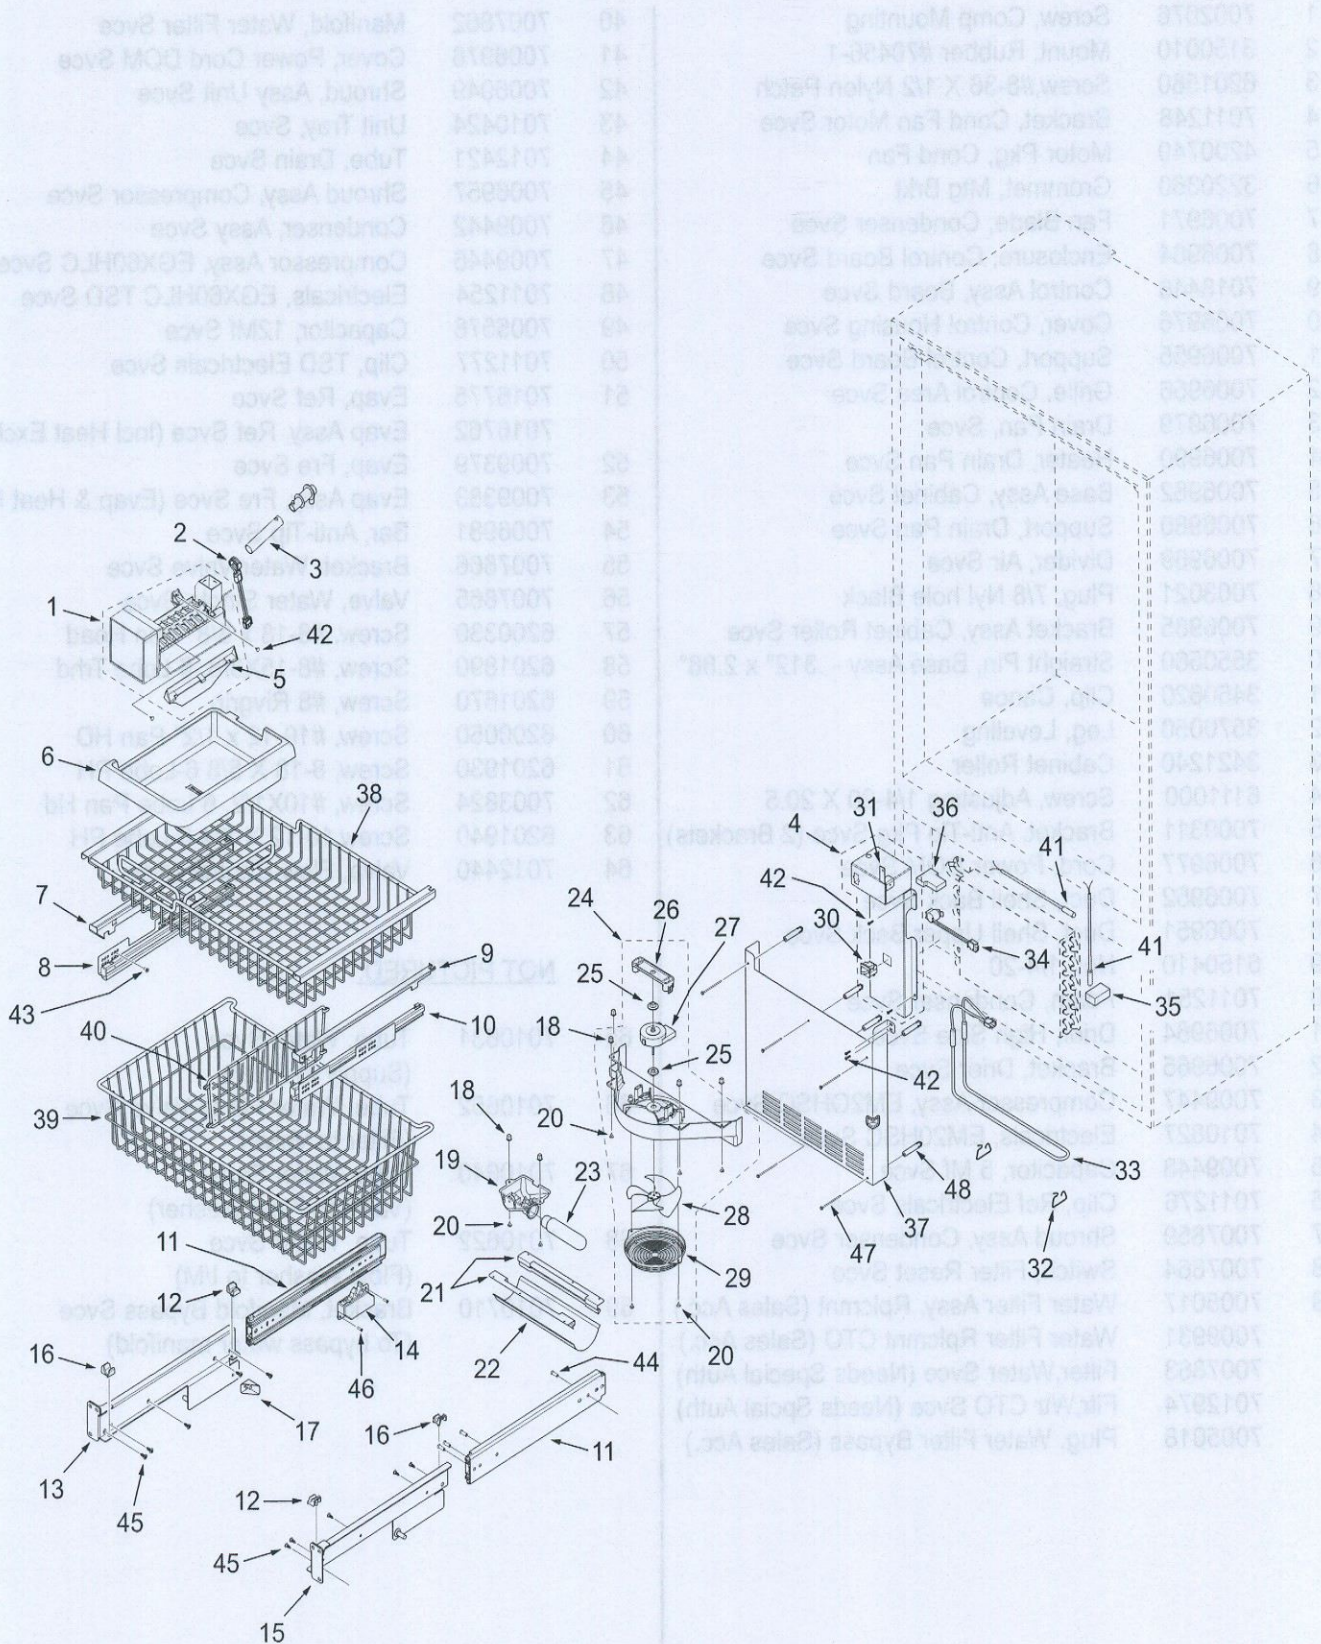

BI-36U FREEZER INTERIOR PARTS LIST

Ref #	Part #	Description	Ref #	Part #	Description
1	7009437	Icemaker, Assy Long Arm Svce	24	7009378	Fan Assy, Evap Svce
2	7009435	Heater, Fill Tube Svce	25	7005046	Grommet, Motor Fan
3	7009434	Tube, Fill Svce	26	7012008	Bracket, Evaporator Fan Svce
4	7011207	Cover Assy, Wire Svce (includes W/H)	27	7012007	Motor, Evap Fan Svce
5	7009436	Arm, Icemaker Svce	28	7014351	Fan Blade, Clear Svce
6	7009438	Bin, Icemaker Svce	29	7011171	Guard, Fan Svce
7	7011163	Retainer, Upper Basket LH Svce	30	3060140	Switch, Light
8	7009392	Slide Assy, Fre Basket LH Svce	31	7009433	Bracket, icemaker Svce
9	7011162	Retainer, Upper Basket RH Svce	32	7005253	Clip, Defrost Heater
10	7009391	Slide Assy, Fre Basket RH Svce	33	7009385	Heater, Defrost Svce
11	7011173	Slide Assy, Full Extension Svce	34	7011174	Switch, Defrost Terminator Svce
12	7009399	Retainers, Lwr Fre Basket Svce (4)	35	7009386	Block,Evap Foam Svce (incl, LH & RH)
13	7009400	Support, Assy Left Svce	36	7009386	Block,Evap Foam Svce (incl, LH & RH)
14	7009401	Closer, Drawer LH Svce	37	7009390	Duct Assy, Fre Svce
15	7009398	Support, Assy Right Svce	38	7009439	Basket, Fre Upper Svce
16	7009399	Retainers, Lwr Fre Basket Svce (4)	39	7009440	Basket, Fre Lower Svce
17	7002646	Depressor, Switch	40	7011170	Divider, Lower Basket Svce
18	6220220	Screw, Grommet 1/32X3/8 Sq	41	4204740	Therm Assy, Svce
19	7009429	Bracket Assy, 1 LT (T)DOM Svce	42	6201930	Screw, 8-18 X 5/8 6-Lobe PH
	7007044	Lampholder, Angle Dom Svce	43	7006750	Screw, #10-24X3/8 UC, FI Hd
20	6201890	Screw, #8-15X3/8 6 Lobe Tr Hd	44	7006752	Screw, 1/4-20X3/4, 6-Lobe FI Hd
21	7009431	Retainer, Light Diffuser Svce	45	7004170	Screw, #8-18X1/2, 6 Lobe Trhd
22	7009430	Diffuser, Fre Lower LT Svce	46	6110030	Bolt, #10-24 x 1/2", Round Head
23	7006999	Lamp, Blue Glass Svce	47	6201980	Screw, #8-15X 2-3/4 6-Lobe PH
			48	7004215	Standoff, Nylon 2.06"

BI-36U FREEZER INTERIOR VIEW