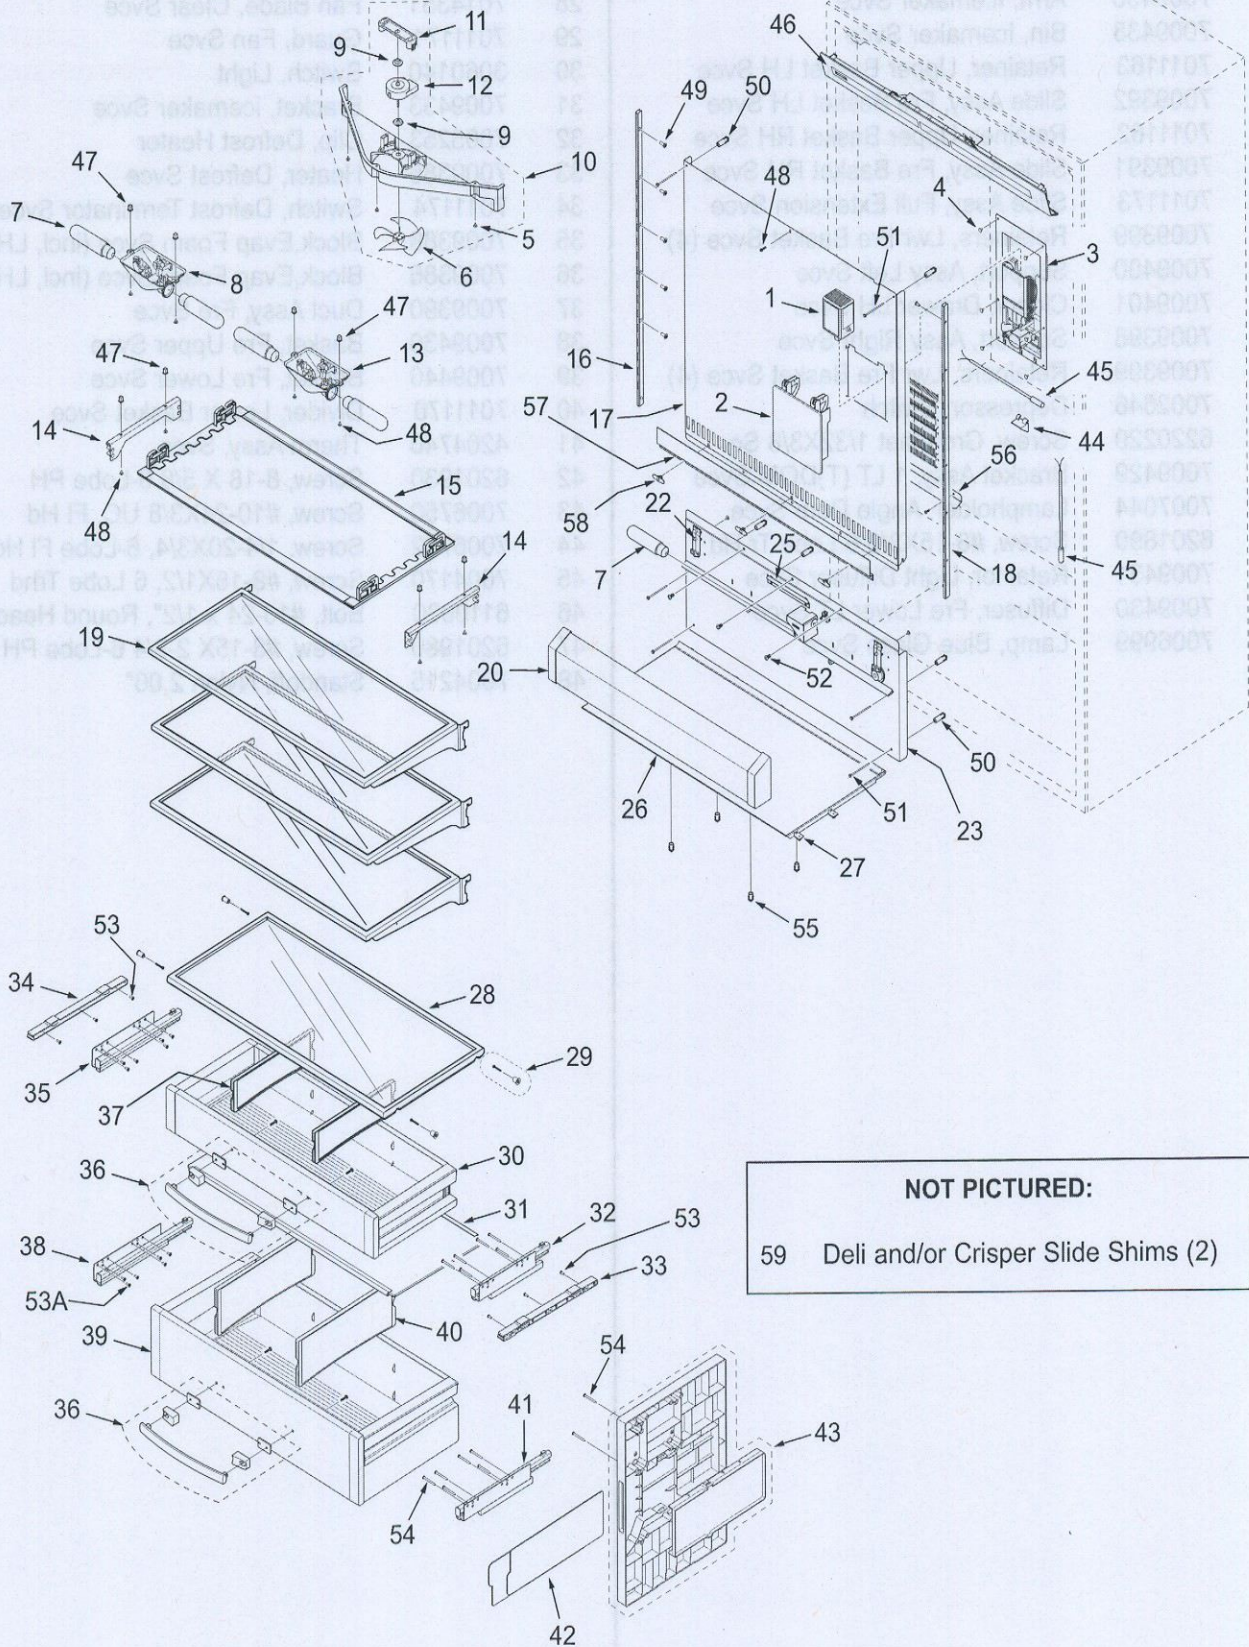

BI-36U REFRIGERATOR INTERIOR VIEW

NOT PICTURED:
59 Deli and/or Crisper Slide Shims (2)

BI-36U FREEZER INTERIOR PARTS LIST

Ref #	Part #	Description	Ref #	Part #	Description
1	7009437	Icemaker, Assy Long Arm Svce	24	7009378	Fan Assy, Evap Svce
2	7009435	Heater, Fill Tube Svce	25	7005046	Grommet, Motor Fan
3	7009434	Tube, Fill Svce	26	7012008	Bracket, Evaporator Fan Svce
4	7011207	Cover Assy, Wire Svce (includes W/H)	27	7012007	Motor, Evap Fan Svce
5	7009436	Arm, Icemaker Svce	28	7014351	Fan Blade, Clear Svce
6	7009438	Bin, Icemaker Svce	29	7011171	Guard, Fan Svce
7	7011163	Retainer, Upper Basket LH Svce	30	3060140	Switch, Light
8	7009392	Slide Assy, Fre Basket LH Svce	31	7009433	Bracket, icemaker Svce
9	7011162	Retainer, Upper Basket RH Svce	32	7005253	Clip, Defrost Heater
10	7009391	Slide Assy, Fre Basket RH Svce	33	7009385	Heater, Defrost Svce
11	7011173	Slide Assy, Full Extension Svce	34	7011174	Switch, Defrost Terminator Svce
12	7009399	Retainers, Lwr Fre Basket Svce (4)	35	7009386	Block,Evap Foam Svce (incl, LH & RH)
13	7009400	Support, Assy Left Svce	36	7009386	Block,Evap Foam Svce (incl, LH & RH)
14	7009401	Closer, Drawer LH Svce	37	7009390	Duct Assy, Fre Svce
15	7009398	Support, Assy Right Svce	38	7009439	Basket, Fre Upper Svce
16	7009399	Retainers, Lwr Fre Basket Svce (4)	39	7009440	Basket, Fre Lower Svce
17	7002646	Depressor, Switch	40	7011170	Divider, Lower Basket Svce
18	6220220	Screw, Grommet 1/32X3/8 Sq	41	4204740	Therm Assy, Svce
19	7009429	Bracket Assy, 1 LT (T)DOM Svce	42	6201930	Screw, 8-18 X 5/8 6-Lobe PH
	7007044	Lampholder, Angle Dom Svce	43	7006750	Screw, #10-24X3/8 UC, FI Hd
20	6201890	Screw, #8-15X3/8 6 Lobe Tr Hd	44	7006752	Screw, 1/4-20X3/4, 6-Lobe FI Hd
21	7009431	Retainer, Light Diffuser Svce	45	7004170	Screw, #8-18X1/2, 6 Lobe Trhd
22	7009430	Diffuser, Fre Lower LT Svce	46	6110030	Bolt, #10-24 x 1/2", Round Head
23	7006999	Lamp, Blue Glass Svce	47	6201980	Screw, #8-15X 2-3/4 6-Lobe PH
			48	7004215	Standoff, Nylon 2.06"