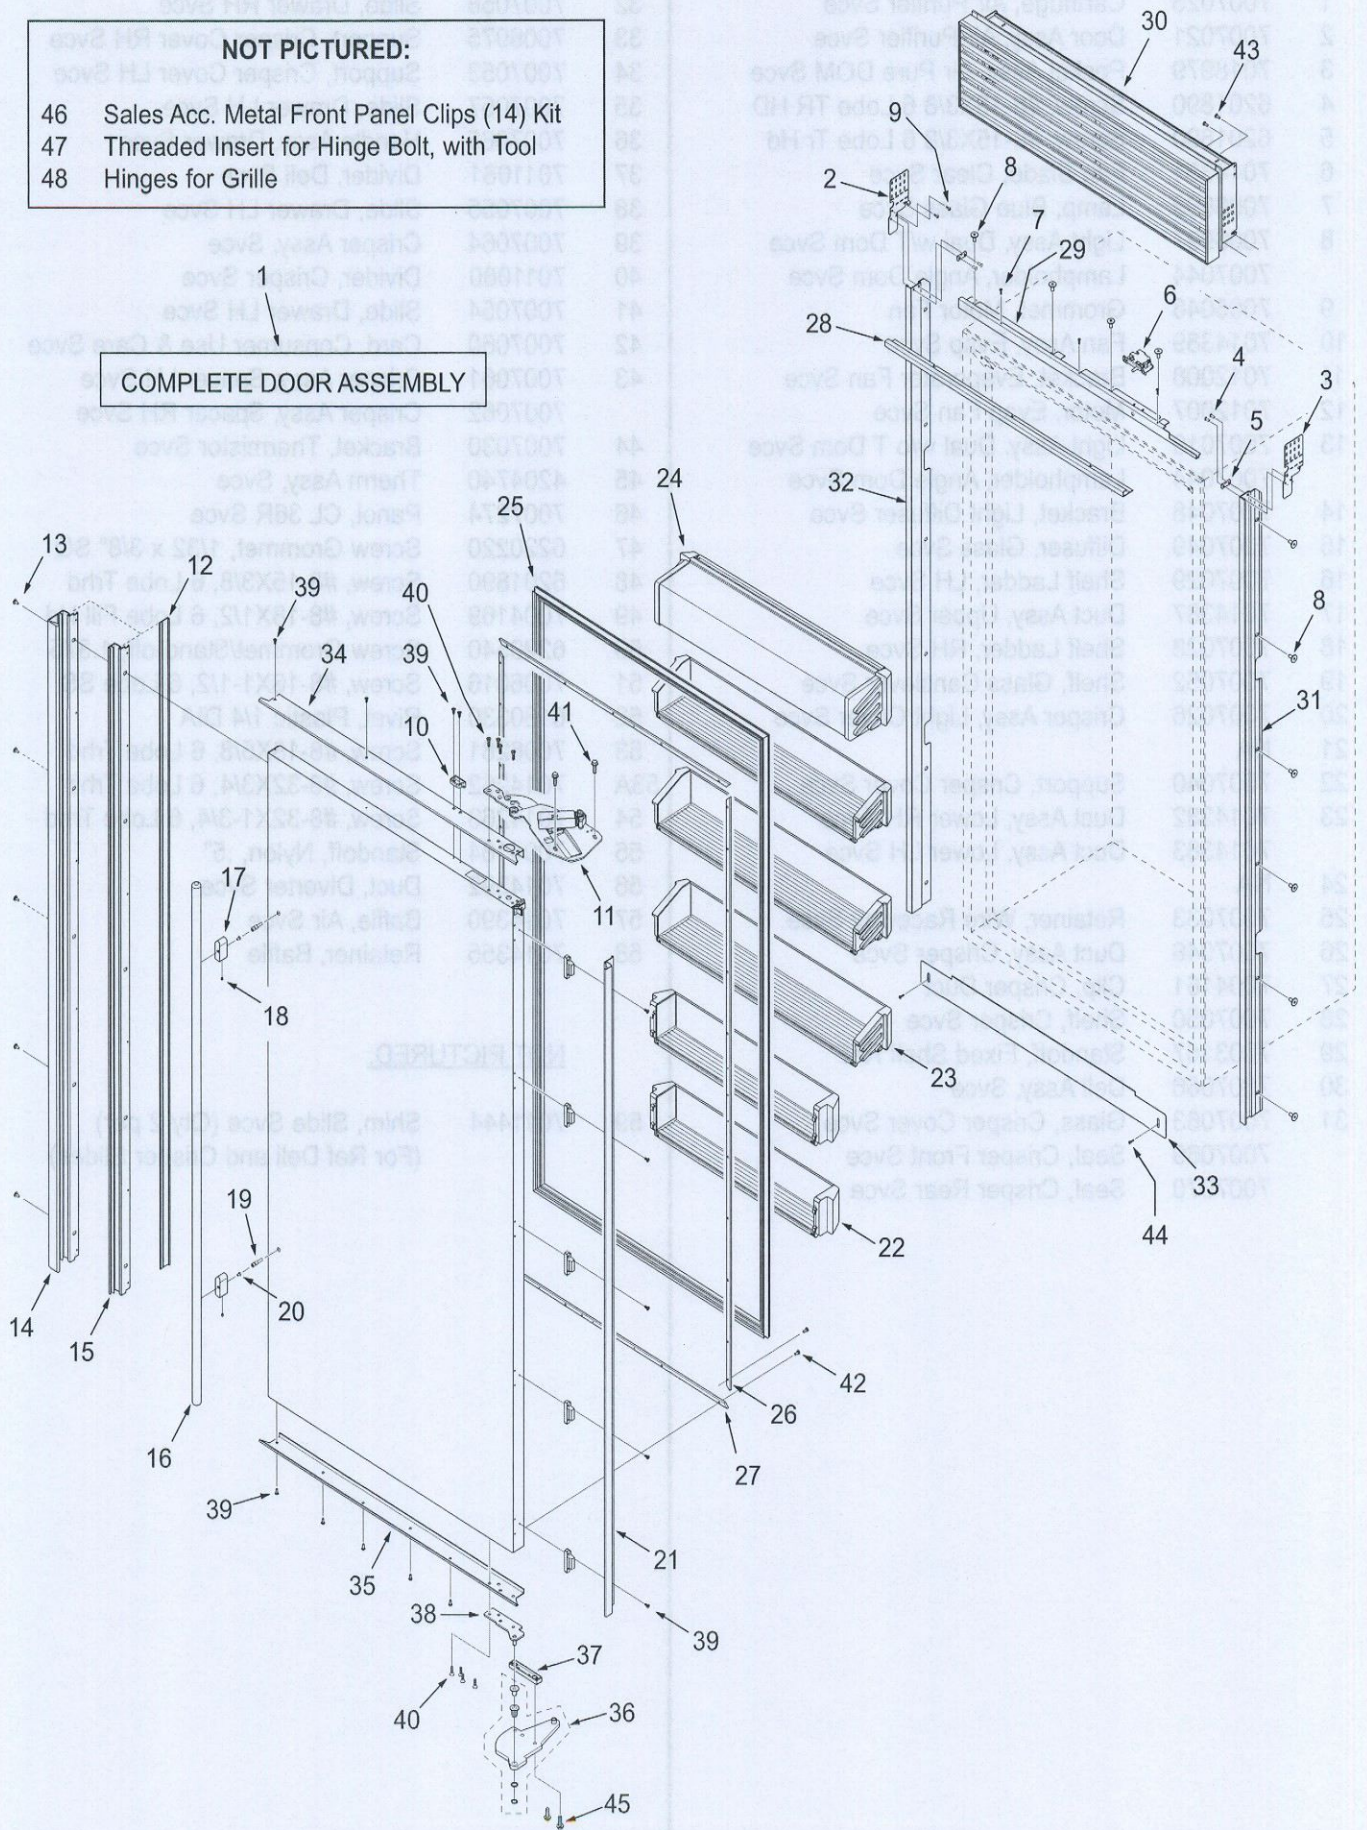

BI-36R DOOR, GRILLE, TRIM VIEW

NOT PICTURED:

- 46 Sales Acc. Metal Front Panel Clips (14) Kit
- 47 Threaded Insert for Hinge Bolt, with Tool
- 48 Hinges for Grille