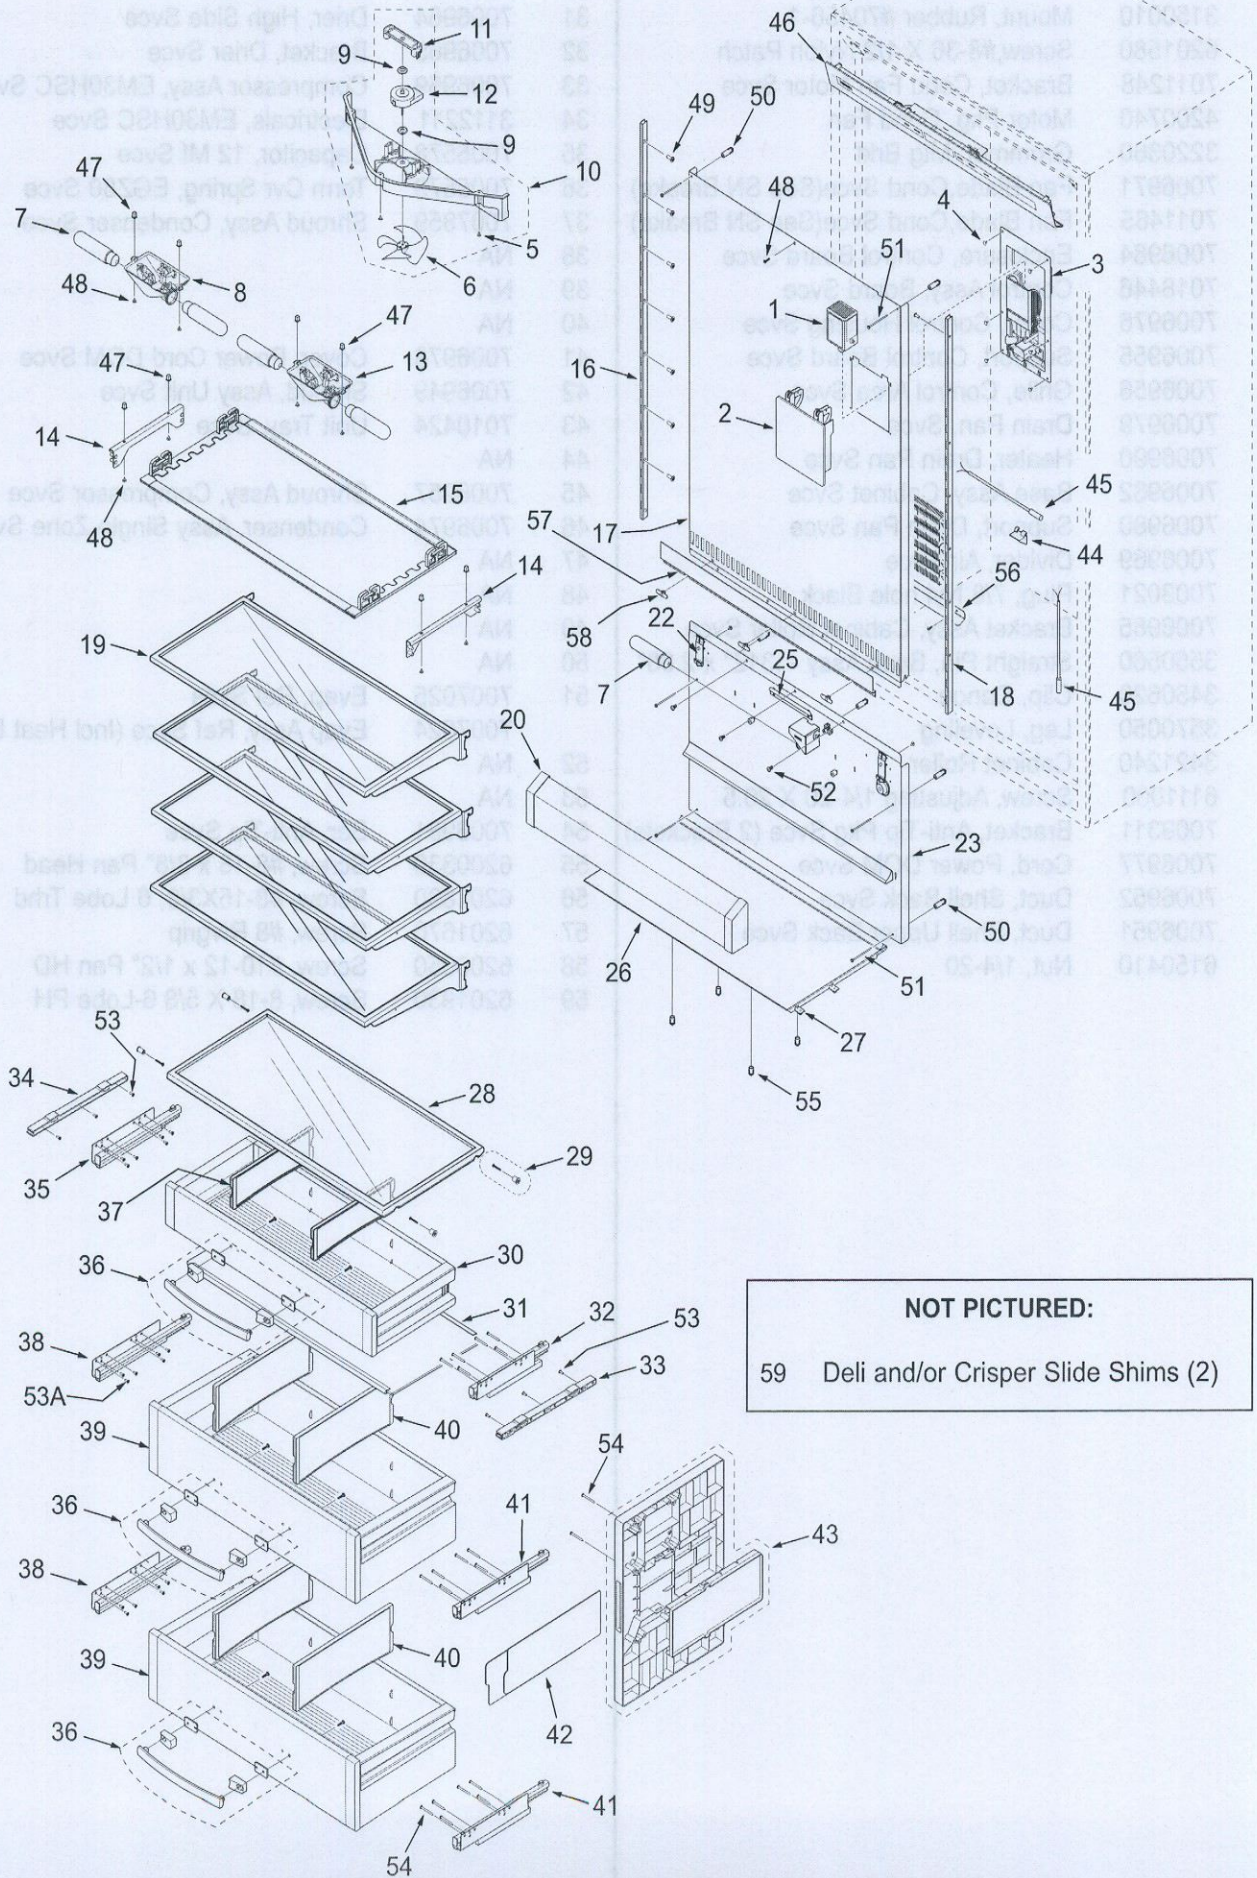

BI-36R DOOR, GRILLE, TRIM VIEW

NOT PICTURED:

- 46 Sales Acc. Metal Front Panel Clips (14) Kit
- 47 Threaded Insert for Hinge Bolt, with Tool
- 48 Hinges for Grille

BI-36R REFRIGERATOR INTERIOR VIEW

NOT PICTURED:
59 Deli and/or Crisper Slide Shims (2)