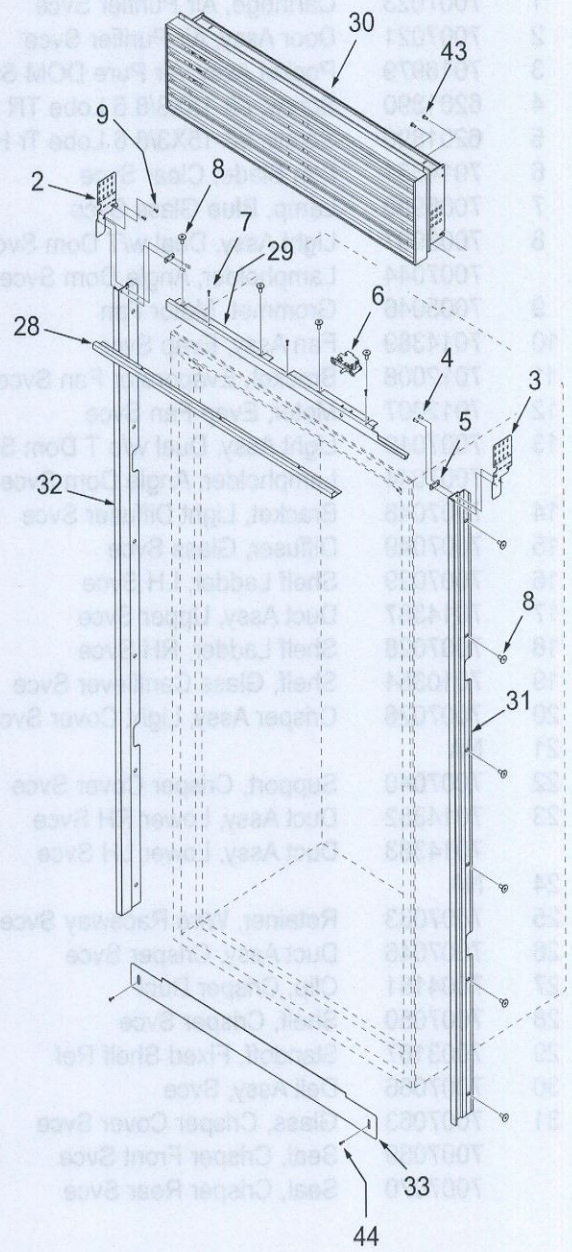

BI-36RG DOOR, GRILLE, TRIM PARTS LIST

Ref #	Part #	Description	Ref #	Part #	Description
1	7009700	Door, Ref Glass LH-F/O 36RG Svce	28	7007265	Trim, Cabinet Top Svce
	7009710	Door, Ref Glass RH-F/O 36RG Svce	29	7007264	Frame, Cabinet Top RH Svce
	7009722	Door, Ref Glass RH-S 36RG Svce		7011015	Frame, Cabinet Top LH Svce
	7009724	Door, Ref Glass LH-S 36RG Svce	30	7007128	Grille, Framed 36 Svce
	7009762	Door, Ref Glass LH-F/O 36RA Svce		7007132	Grille, Stainless 36 Svce
	7009746	Door, Ref Glass RH-F/O 36RA Svce		7007136	Grille, Overlay 36 Svce
	7009758	Door, Ref Glass RH-S 36RA Svce		7013560	Hinge, Grille Assy RH Svce
	7009760	Door, Ref Glass LH-S 36RA Svce		7013561	Hinge, Grille Assy LH Svce
NOTE: Door Assemblies do NOT incl. hinges / handles.			31	7007262	Mainframe Assy, Right Side Svce
2	7007261	Bracket, Grille LH Svce (Includes Support & Rivets)	32	7007263	Mainframe Assy, Left Side Svce
3	7007260	Bracket, Grille RH Svce (Includes Support & Rivets)	33	7007266	Kickplate, Stainless 36 Svce
				7007709	Kickplate, Solid Black 36 Svce
4	7005254	Rivet, Semi-Tubular .180 X .280	34	7010947	Trim, Door Top RH Svce
5	7001150	Bracket, Frame Support		7010949	Trim, Door Top LH Svce
6	7007259	Switch Assy, Svce	35	7010948	Trim, Door Bot RH Svce
7	7001277	Screw, Machine #10-24X1/4		7010950	Trim, Door Bot LH Svce
8	6201550	Screw, #8-18 X 1/2 Low Profile	36	7009851	Hinge, Cabinet Bot LH Svce
9	6201890	Screw, #8-15X3/8 6-Lobe Trhd		7009852	Hinge, Cabinet Bot RH Svce
10	7010943	Depressor, Door Switch Svce (SS Door)	37	7000405	Standoff, .312 Plate
	7011201	Depressor, Door Switch Svce (F/O Door)	38	7010940	Hinge, Door Bottom RH Svce
11	7009782	Hinge Assy, Top LH High Svce		7010941	Hinge, Door Bottom LH Svce
	7009783	Hinge Assy, Top RH High Svce	39	7004170	Screw, #8X18X1/2 6-Lobe TRHD
12	7010187	Door, Screw Cover 70 Svce	40	7001264	Screw, 1/4-20X3/4 #10 Hex Ft Hd
13	6201550	Screw, #8-18 X 1/2 Low Profile	41	6110460	Tensilock Bolt, 5/16-18 x 1-1/4"
14	7010195	Hndle, Framed Door 70 Svce (Framed)	42	7012994	Screw, #8X.813 Ph AB
15	7010205	Trim, Door Handle 70 Svce (Overlay)	43	7003597	Screw, #10-32X3/8, 6 Lobe Tr
16	7010952	Handle Assy, Tubular 63.875 Svce	44	6200050	Screw, #10-12 x 1/2" Pan HD
	7010954	Handle Assy, PRO 42.125 Svce	45	6110460	Tensilock Bolt, 5/16-18 x 1-1/4"
17	NA	For Tubular, See 7010952	NOT PICTURED:		
	NA	For PRO, See 7010954	46	7011110	W/H, RH Glass Door Svce (From door to Control)
18	6110730	Screw, Set #10-32X1/4 SS, Cone	47	7011111	W/H, LH Glass Door Svce (From door to Control)
19	3511520	Stud, Mounting	48	7012209	Kit, Door Panel Clips Svce (Qty 14 Clips - for Metal Front Panels)
20	6111090	Bolt, #10-24X1/2 (Tubular & Pro)	49	7013234	Threaded Insert, Install Svce
21	7012425	Trim, RH Door Hinge Side Svce	50	7013560	Hinge, Grille Assy RH Svce
	7012426	Trim, LH Door Hinge Side Svce		7013561	Hinge, Grille Assy LH Svce
22	NA				
23	NA				
24	NA				
25	7007268	Door, Gasket Svce			
26	7007269	Retainer, Door Gasket Svce (~ 67")			
27	7007270	Retainer, Door Gasket Svce (~ 33")			

BI-36RG DOOR, GRILLE, TRIM VIEW

1. **NOT PICTURED:**
2. 46 Wire Harness, Right-Hand Glass Door to Control
   - 47 Wire Harness, Left-Hand Glass Door to Control
   - 48 Sales Acc. Metal Front Panel Clips (14) Kit
   - 49 Threaded Insert for Hinge Bolt, with Tool
   - 50 Hinges for Grille