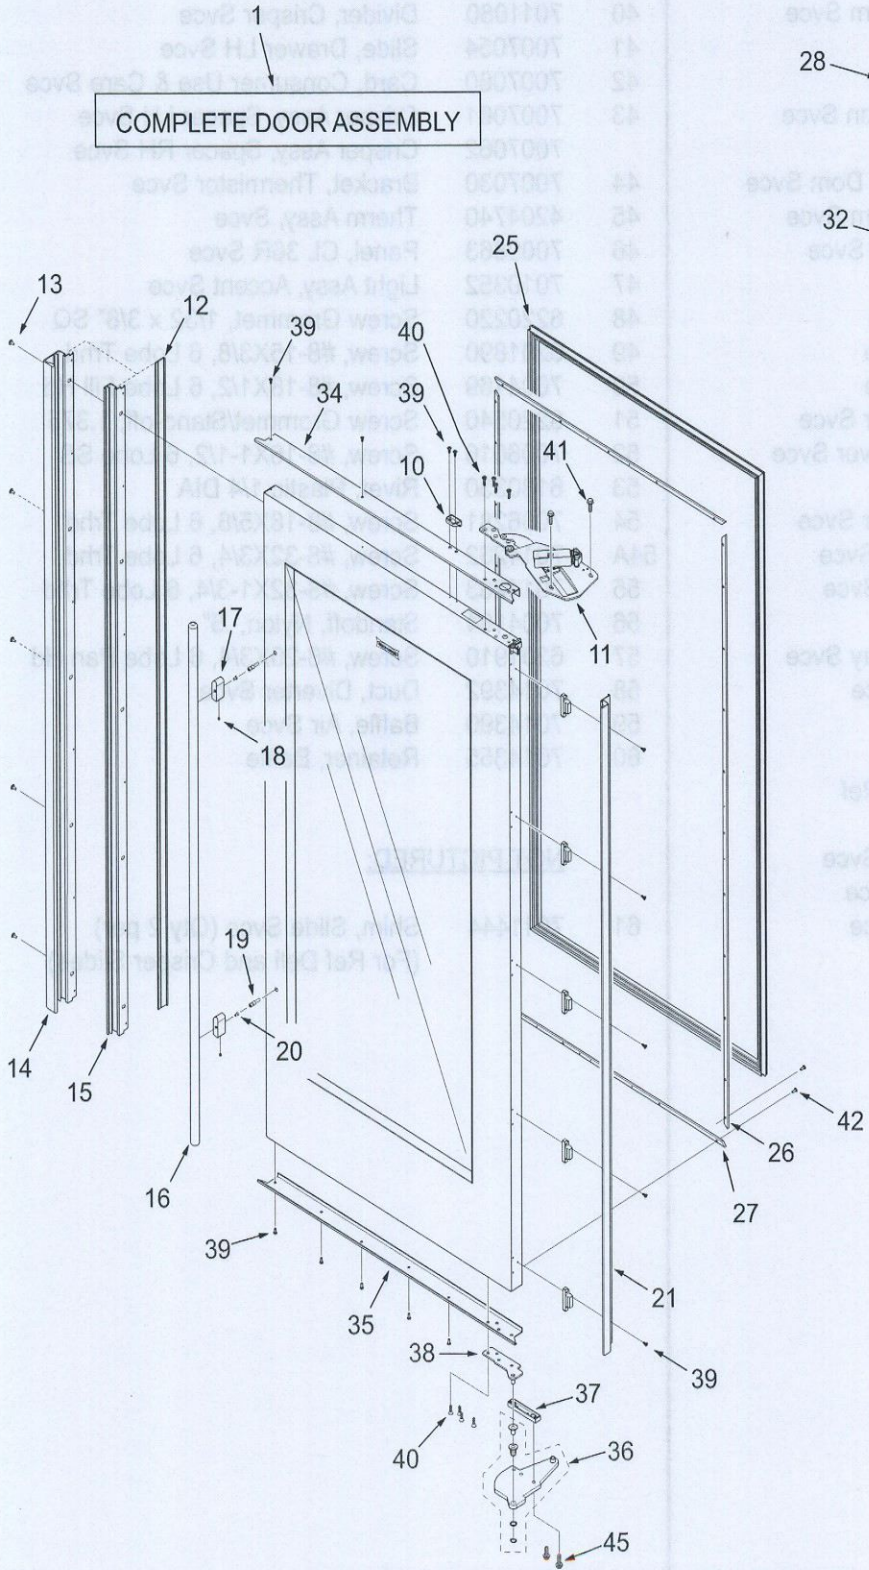

BI-36RG DOOR, GRILLE, TRIM PARTS LIST

Ref #	Part #	Description	Ref #	Part #	Description
1	7009700	Door, Ref Glass LH-F/O 36RG Svce	28	7007265	Trim, Cabinet Top Svce
	7009710	Door, Ref Glass RH-F/O 36RG Svce	29	7007264	Frame, Cabinet Top RH Svce
	7009722	Door, Ref Glass RH-S 36RG Svce		7011015	Frame, Cabinet Top LH Svce
	7009724	Door, Ref Glass LH-S 36RG Svce	30	7007128	Grille, Framed 36 Svce
	7009762	Door, Ref Glass LH-F/O 36RA Svce		7007132	Grille, Stainless 36 Svce
	7009746	Door, Ref Glass RH-F/O 36RA Svce		7007136	Grille, Overlay 36 Svce
	7009758	Door, Ref Glass RH-S 36RA Svce		7013560	Hinge, Grille Assy RH Svce
	7009760	Door, Ref Glass LH-S 36RA Svce		7013561	Hinge, Grille Assy LH Svce
NOTE: Door Assemblies do NOT incl. hinges / handles.			31	7007262	Mainframe Assy, Right Side Svce
2	7007261	Bracket, Grille LH Svce (Includes Support & Rivets)	32	7007263	Mainframe Assy, Left Side Svce
3	7007260	Bracket, Grille RH Svce (Includes Support & Rivets)	33	7007266	Kickplate, Stainless 36 Svce
				7007709	Kickplate, Solid Black 36 Svce
4	7005254	Rivet, Semi-Tubular .180 X .280	34	7010947	Trim, Door Top RH Svce
5	7001150	Bracket, Frame Support		7010949	Trim, Door Top LH Svce
6	7007259	Switch Assy, Svce	35	7010948	Trim, Door Bot RH Svce
7	7001277	Screw, Machine #10-24X1/4		7010950	Trim, Door Bot LH Svce
8	6201550	Screw, #8-18 X 1/2 Low Profile	36	7009851	Hinge, Cabinet Bot LH Svce
9	6201890	Screw, #8-15X3/8 6-Lobe Trhd		7009852	Hinge, Cabinet Bot RH Svce
10	7010943	Depressor, Door Switch Svce (SS Door)	37	7000405	Standoff, .312 Plate
	7011201	Depressor, Door Switch Svce (F/O Door)	38	7010940	Hinge, Door Bottom RH Svce
11	7009782	Hinge Assy, Top LH High Svce		7010941	Hinge, Door Bottom LH Svce
	7009783	Hinge Assy, Top RH High Svce	39	7004170	Screw, #8X18X1/2 6-Lobe TRHD
12	7010187	Door, Screw Cover 70 Svce	40	7001264	Screw, 1/4-20X3/4 #10 Hex Ft Hd
13	6201550	Screw, #8-18 X 1/2 Low Profile	41	6110460	Tensilock Bolt, 5/16-18 x 1-1/4"
14	7010195	Hndle, Framed Door 70 Svce (Framed)	42	7012994	Screw, #8X.813 Ph AB
15	7010205	Trim, Door Handle 70 Svce (Overlay)	43	7003597	Screw, #10-32X3/8, 6 Lobe Tr
16	7010952	Handle Assy, Tubular 63.875 Svce	44	6200050	Screw, #10-12 x 1/2" Pan HD
	7010954	Handle Assy, PRO 42.125 Svce	45	6110460	Tensilock Bolt, 5/16-18 x 1-1/4"
17	NA	For Tubular, See 7010952	NOT PICTURED:		
	NA	For PRO, See 7010954	46	7011110	W/H, RH Glass Door Svce (From door to Control)
18	6110730	Screw, Set #10-32X1/4 SS, Cone	47	7011111	W/H, LH Glass Door Svce (From door to Control)
19	3511520	Stud, Mounting	48	7012209	Kit, Door Panel Clips Svce (Qty 14 Clips - for Metal Front Panels)
20	6111090	Bolt, #10-24X1/2 (Tubular & Pro)	49	7013234	Threaded Insert, Install Svce
21	7012425	Trim, RH Door Hinge Side Svce	50	7013560	Hinge, Grille Assy RH Svce
	7012426	Trim, LH Door Hinge Side Svce		7013561	Hinge, Grille Assy LH Svce
22	NA				
23	NA				
24	NA				
25	7007268	Door, Gasket Svce			
26	7007269	Retainer, Door Gasket Svce (~ 67")			
27	7007270	Retainer, Door Gasket Svce (~ 33")			

BI-36RG DOOR, GRILLE, TRIM VIEW

1. **NOT PICTURED:**
2. 46 Wire Harness, Right-Hand Glass Door to Control
   - 47 Wire Harness, Left-Hand Glass Door to Control
   - 48 Sales Acc. Metal Front Panel Clips (14) Kit
   - 49 Threaded Insert for Hinge Bolt, with Tool
   - 50 Hinges for Grille