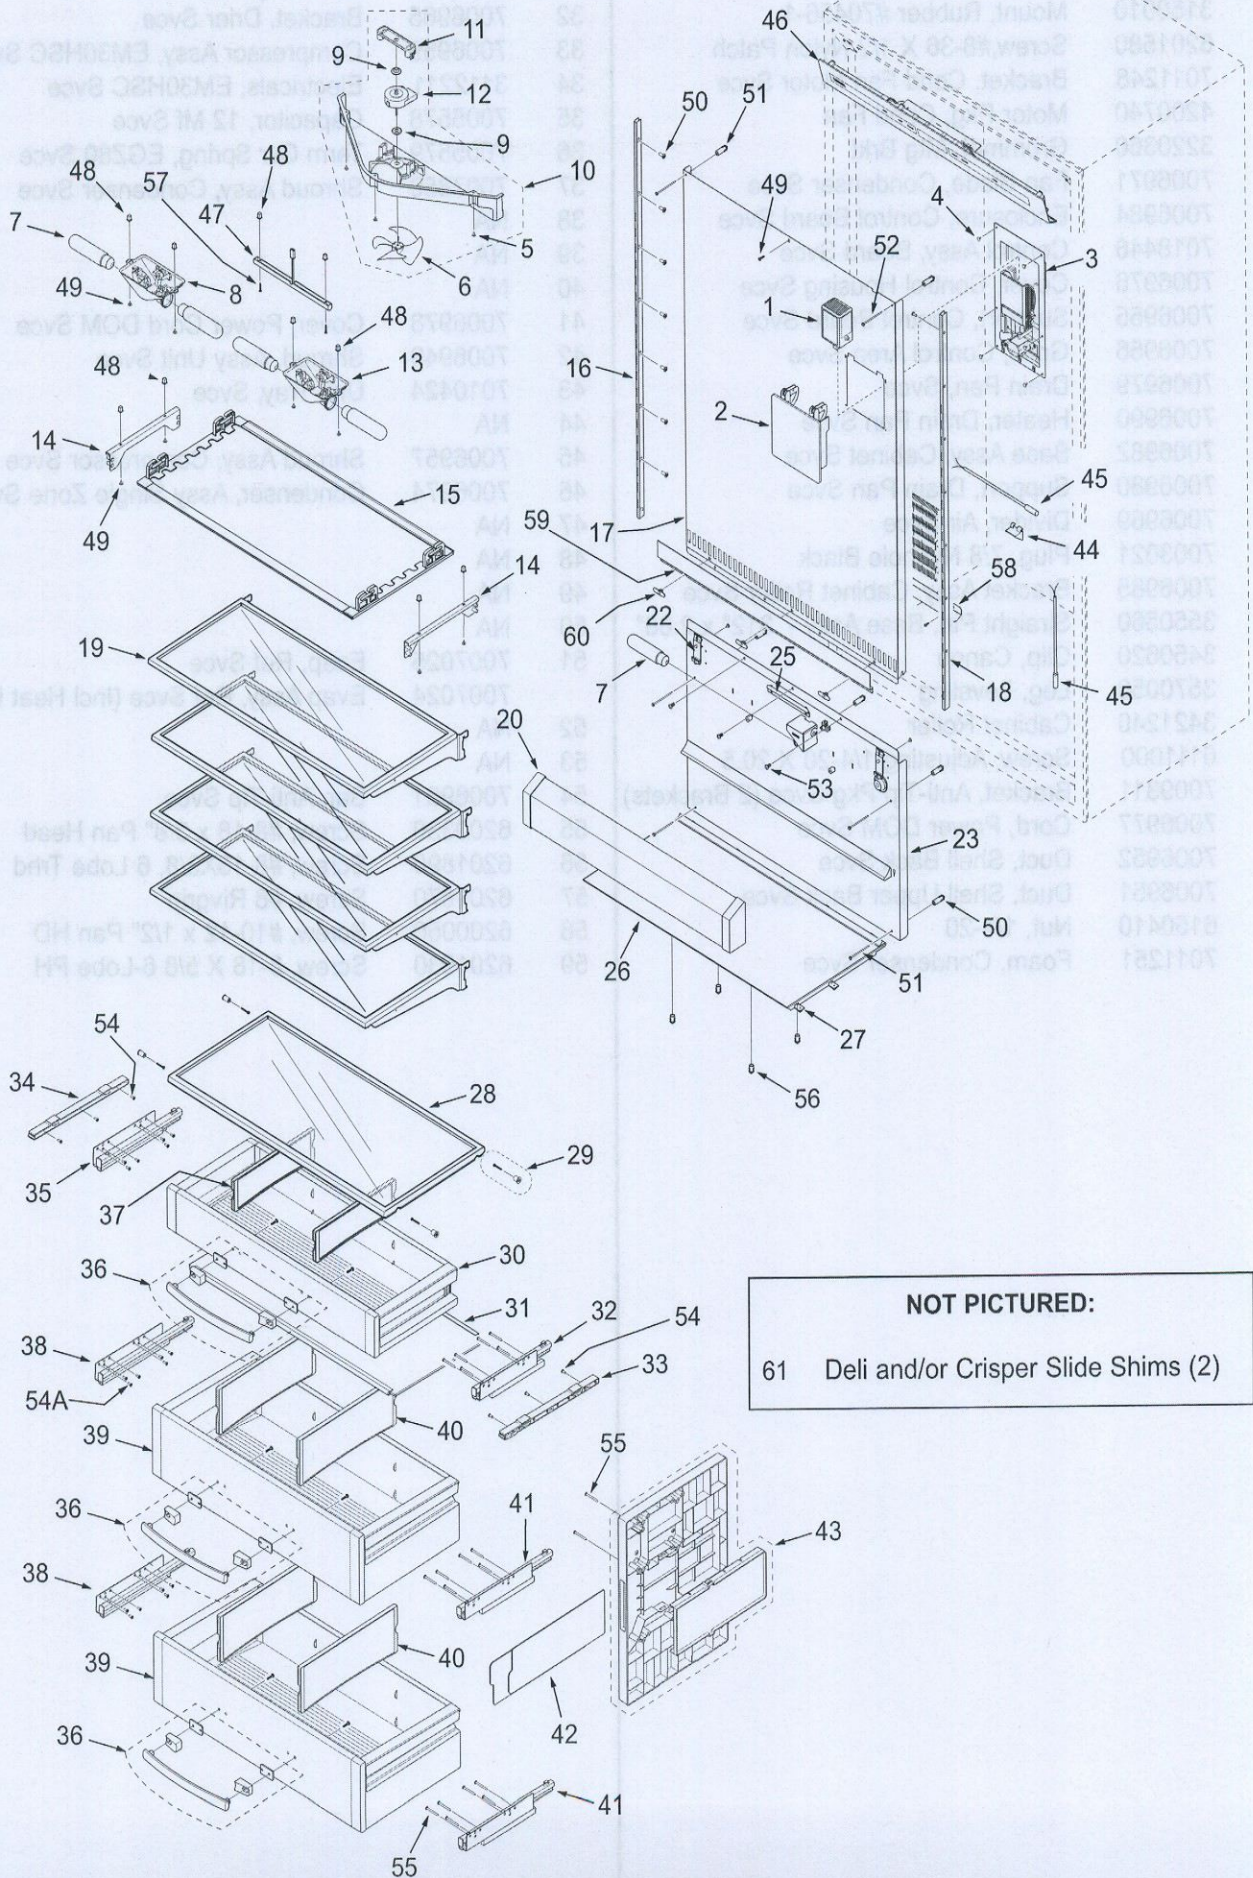

BI-36RG REFRIGERATOR INTERIOR PARTS LIST

Ref #	Part #	Description	Ref #	Part #	Description
1	7007023	Cartridge, Air Purifier Svce	32	7007056	Slide, Drawer RH Svce
2	7007021	Door Assy, Air Purifier Svce	33	7006975	Support, Crisper Cover RH Svce
3	7018979	Pocket Assy, Air Pure DOM Svce	34	7007053	Support, Crisper Cover LH Svce
4	6201890	Screw, #8-15X3/8 6 Lobe TR HD	35	7007057	Slide, Drawer LH Svce
5	6201890	Screw, #8-15X3/8 6 Lobe Tr Hd	36	7007065	Handle Assy, Drawer Svce
6	7014351	Fan Blade, Clear Svce	37	7011081	Divider, Deli Svce
7	7006999	Lamp, Blue Glass Svce	38	7007055	Slide, Drawer LH Svce
8	7006997	Light Assy, Dual w/T Dom Svce	39	7007064	Crisper Assy, Svce
	7007044	Lampholder, Angle Dom Svce	40	7011080	Divider, Crisper Svce
9	7005046	Grommet, Motor Fan	41	7007054	Slide, Drawer LH Svce
10	7014389	Fan Assy, Evap Svce	42	7007060	Card, Consumer Use & Care Svce
11	7012008	Bracket, Evaporator Fan Svce	43	7007061	Crisper Assy, Spacer LH Svce
12	7012007	Motor, Evap Fan Svce		7007062	Crisper Assy, Spacer RH Svce
13	7007019	Light Assy, Dual w/o T Dom Svce	44	7007030	Bracket, Thermistor Svce
	7007044	Lampholder, Angle Dom Svce	45	4204740	Therm Assy, Svce
14	7007048	Bracket, Light Diffuser Svce	46	7009863	Panel, CL 36R Svce
15	7007049	Diffuser, Glass Svce	47	7010352	Light Assy, Accent Svce
16	7007029	Shelf Ladder, LH Svce	48	6220220	Screw Grommet, 1/32 x 3/8" SQ
17	7014387	Duct Assy, Upper Svce	49	6201890	Screw, #8-15X3/8, 6 Lobe Trhd
18	7007028	Shelf Ladder, RH Svce	50	7004169	Screw, #8-18X1/2, 6 Lobe Fill Hd
19	7010354	Shelf, Glass Cantilever Svce	51	6220540	Screw Grommet/Stand-off, 1.375
20	7007026	Crisper Assy, Light Cover Svce	52	7006016	Screw, #8-16X1-1/2, 6 Lobe SS
21	NA		53	6180330	Rivet, Plastic 1/4 DIA
22	7007040	Support, Crisper Cover Svce	54	7006281	Screw, #8-18X5/8, 6 Lobe Trhd
23	7014382	Duct Assy, Lower RH Svce	54A	7014262	Screw, #8-32X3/4, 6 Lobe Trhd
	7014383	Duct Assy, Lower LH Svce	55	7014263	Screw, #8-32X1-3/4, 6 Lobe Trhd
24	NA		56	7004184	Standoff, Nylon, .5"
25	7007033	Retainer, Wire Raceway Svce	57	6201910	Screw, #6-20X3/4, 6 Lobe Pan Hd
26	7007046	Duct Assy, Crisper Svce	58	7014392	Duct, Diverter Svce
27	7004161	Clip, Crisper Duct	59	7014390	Baffle, Air Svce
28	7007050	Shelf, Crisper Svce	60	7014355	Retainer, Baffle
29	7003167	Standoff, Fixed Shelf Ref			
30	7007066	Deli Assy, Svce			
31	7007063	Glass, Crisper Cover Svce			
	7007069	Seal, Crisper Front Svce			
	7007070	Seal, Crisper Rear Svce			

NOT PICTURED:

61	7011444	Shim, Slide Svce (Qty 2 per) (For Ref Deli and Crisper Slides)

BI-36RG REFRIGERATOR INTERIOR VIEW

NOT PICTURED:
61 Deli and/or Crisper Slide Shims (2)