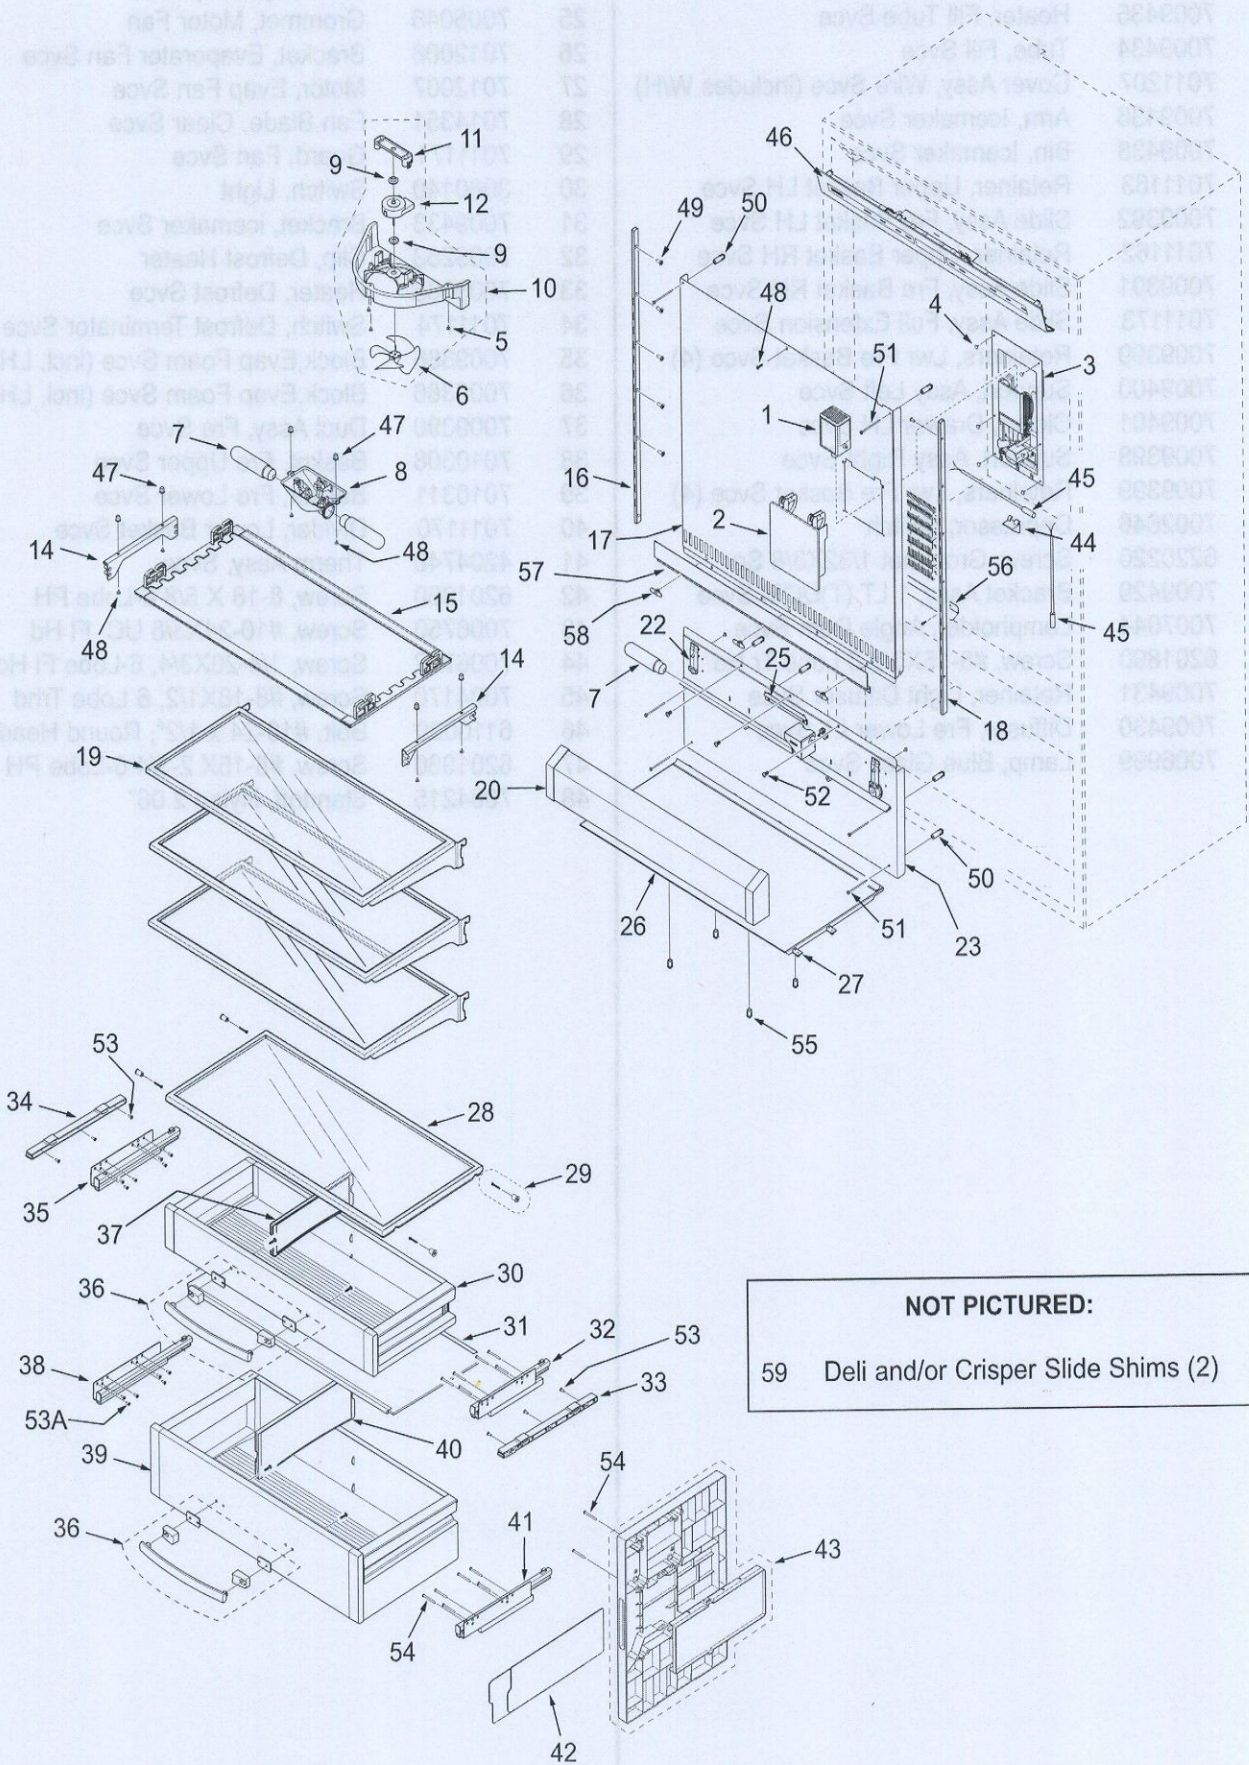

BI-30U REFRIGERATOR INTERIOR VIEW

NOT PICTURED:
59 Deli and/or Crisper Slide Shims (2)

BI-30U FREEZER INTERIOR PARTS LIST

Ref #	Part #	Description	Ref #	Part #	Description
1	7009437	Icemaker, Assy Long Arm Svce	24	7009378	Fan Assy, Evap Svce
2	7009435	Heater, Fill Tube Svce	25	7005046	Grommet, Motor Fan
3	7009434	Tube, Fill Svce	26	7012008	Bracket, Evaporator Fan Svce
4	7011207	Cover Assy, Wire Svce (includes W/H)	27	7012007	Motor, Evap Fan Svce
5	7009436	Arm, Icemaker Svce	28	7014351	Fan Blade, Clear Svce
6	7009438	Bin, Icemaker Svce	29	7011171	Guard, Fan Svce
7	7011163	Retainer, Upper Basket LH Svce	30	3060140	Switch, Light
8	7009392	Slide Assy, Fre Basket LH Svce	31	7009433	Bracket, icemaker Svce
9	7011162	Retainer, Upper Basket RH Svce	32	7005253	Clip, Defrost Heater
10	7009391	Slide Assy, Fre Basket RH Svce	33	7009385	Heater, Defrost Svce
11	7011173	Slide Assy, Full Extension Svce	34	7011174	Switch, Defrost Terminator Svce
12	7009399	Retainers, Lwr Fre Basket Svce (4)	35	7009386	Block, Evap Foam Svce (incl, LH & RH)
13	7009400	Support, Assy Left Svce	36	7009386	Block, Evap Foam Svce (incl, LH & RH)
14	7009401	Closer, Drawer LH Svce	37	7009390	Duct Assy, Fre Svce
15	7009398	Support, Assy Right Svce	38	7010308	Basket, Fre Upper Svce
16	7009399	Retainers, Lwr Fre Basket Svce (4)	39	7010311	Basket, Fre Lower Svce
17	7002646	Depressor, Switch	40	7011170	Divider, Lower Basket Svce
18	6220220	Screw, Grommet 1/32X3/8 Sq	41	4204740	Therm Assy, Svce
19	7009429	Bracket Assy, 1 LT (T)DOM Svce	42	6201930	Screw, 8-18 X 5/8 6-Lobe PH
	7007044	Lampholder, Angle Dom Svce	43	7006750	Screw, #10-24X3/8 UC, FI Hd
20	6201890	Screw, #8-15X3/8 6 Lobe Tr Hd	44	7006752	Screw, 1/4-20X3/4, 6-Lobe FI Hd
21	7009431	Retainer, Light Diffuser Svce	45	7004170	Screw, #8-18X1/2, 6 Lobe Trhd
22	7009430	Diffuser, Fre Lower LT Svce	46	6110030	Bolt, #10-24 x 1/2", Round Head
23	7006999	Lamp, Blue Glass Svce	47	6201980	Screw, #8-15X 2-3/4 6-Lobe PH
			48	7004215	Standoff, Nylon 2.06"