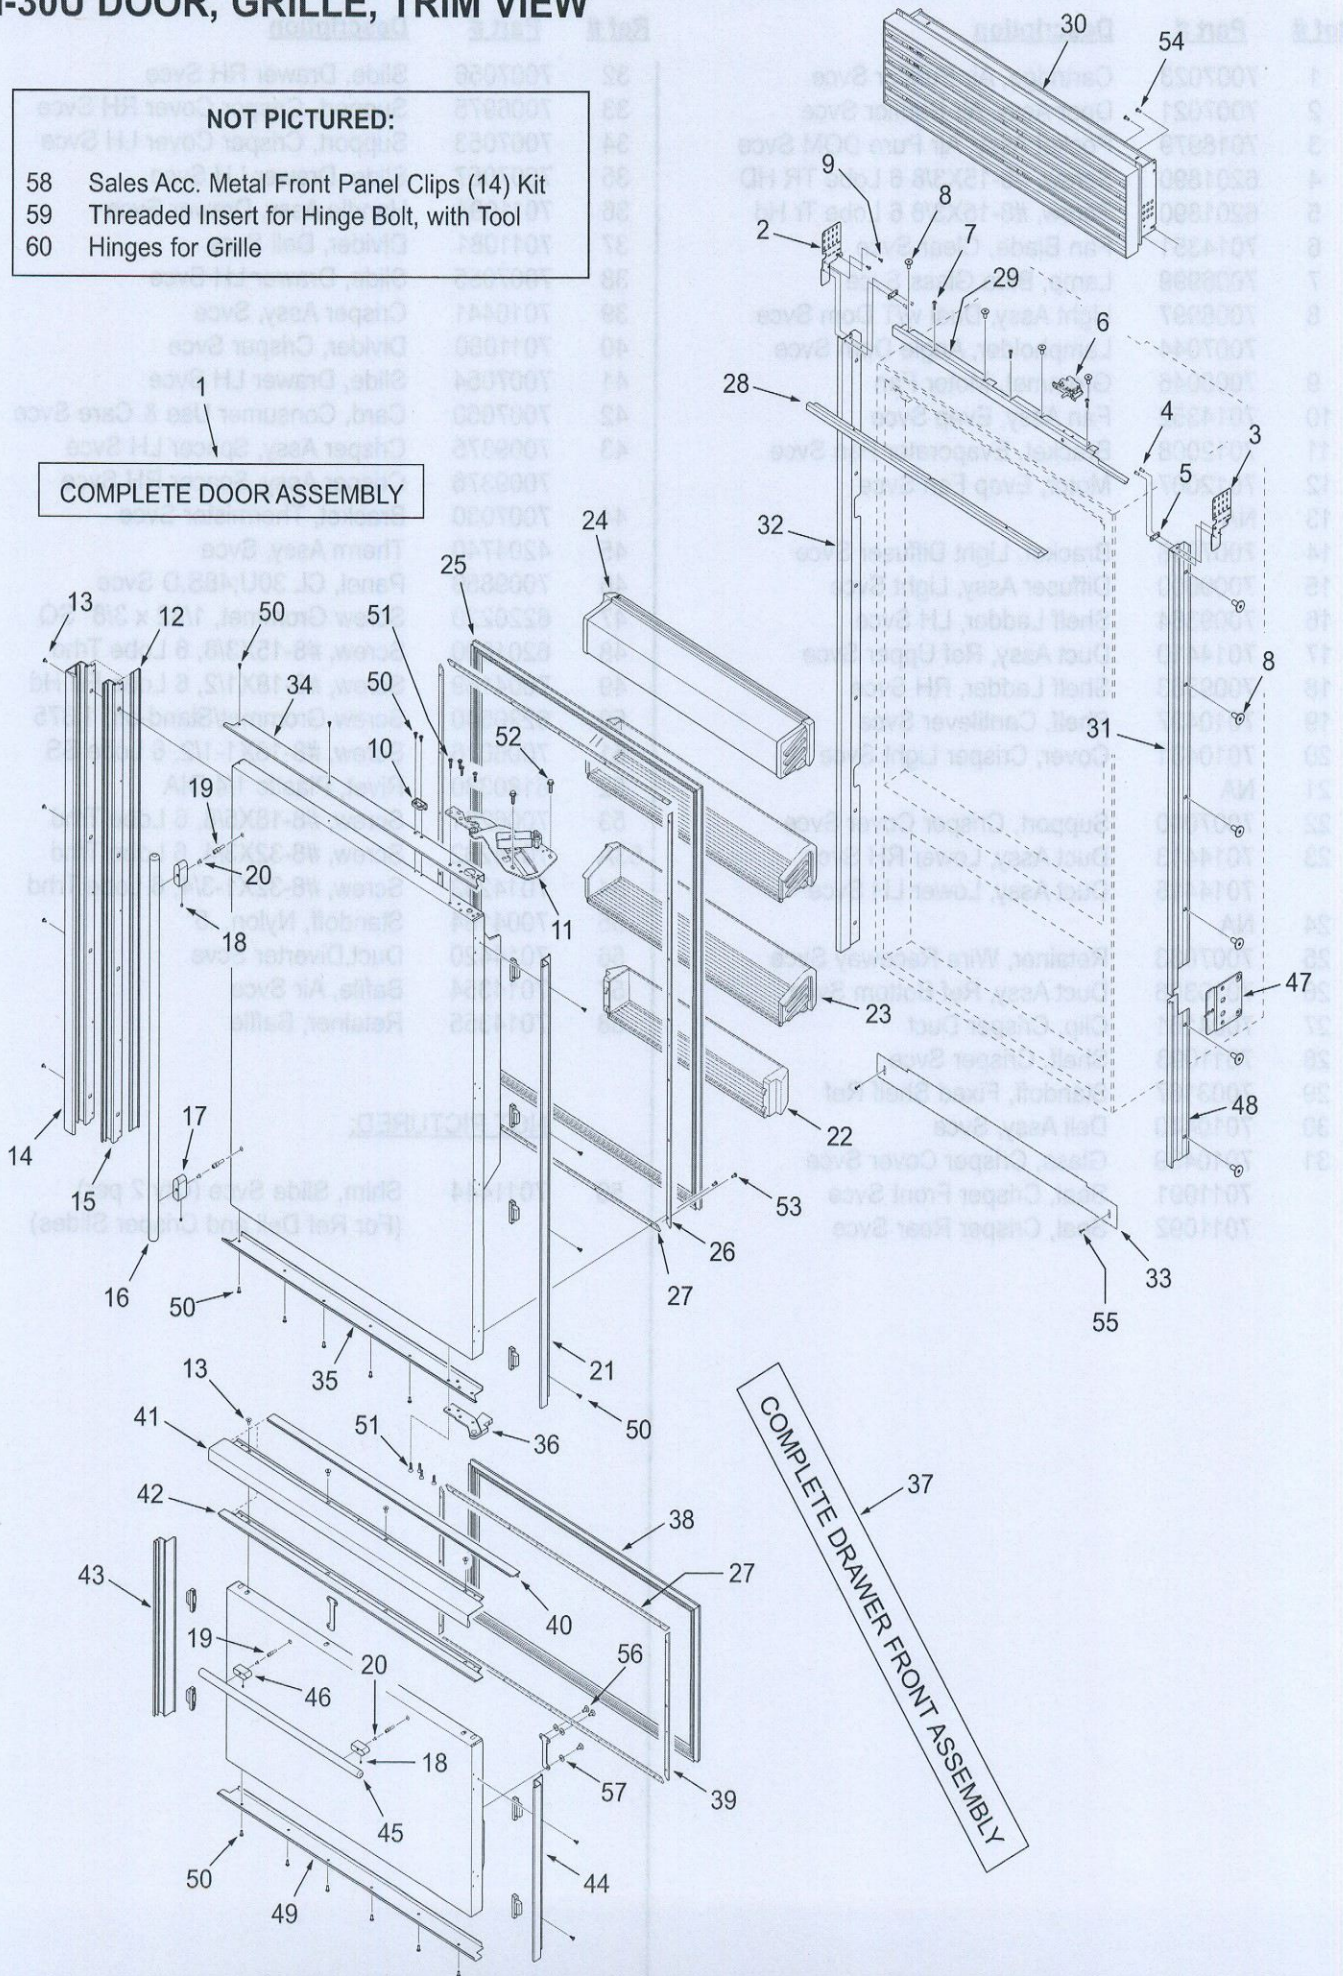

BI-30U DOOR, GRILLE, TRIM PARTS LIST

Ref #	Part #	Description	Ref #	Part #	Description
1	7009656	Door, Ref RH-F/O 30U Svce	32	7007262	Mainframe Assy, Right Side (LH Hinge)
	7009658	Door, Ref LH-F/O 30U Svce		7007263	Mainframe Assy, Left Side (RH Hinge)
	7009686	Door, Ref RH-S 30U Svce	33	7011011	Kickplate, Solid Black Svce
	7009688	Door, Ref LH-S 30U Svce		7011012	Kickplate, Solid Stainless Svce
NOTE: Door Assemblies do NOT incl. hinges / handles.					
2	7007261	Bracket, Grille LH Svce (Includes Support & Rivets)	34	7011007	Trim, Door Top RH Svce
3	7007260	Bracket, Grille RH Svce (Includes Support & Rivets)		7011009	Trim, Door Top LH Svce
4	7005254	Rivet, Semi-Tubular .180 X .280	35	7011008	Trim, Door Bot RH Svce
5	7001150	Bracket, Frame Support		7011010	Trim, Door Bot LH Svce
6	7007259	Switch Assy, Svce	36	7010287	Hinge, Mid U RH Svce
7	7001277	Screw, Machine #10-24X1/4		7010288	Hinge, Mid U LH Svce
8	6201550	Screw, #8-18 X 1/2 Low Profile	37	7009654	Drawer, Fre-F/O 30U/UG/UA Svce
9	6201890	Screw, #8-15X3/8 6-Lobe Trhd		7009684	Drawer, Fre-S 30U/UG/UA Svce
10	7010943	Depressor,Door Switch Svce(SS Door)	NOTE: Drawer Assemblies do NOT include handles.		
	7011201	Depressor,Door Switch Svce(F/O Door)	38	7010983	Gasket, Drawer 30 Svce
11	7010285	Hinge Assy, Top RH Low Svce	39	7010984	Retainer, Gasket Door Svce (~ 17")
	7010286	Hinge Assy, Top LH Low Svce	40	7010190	Drawer Screw Cover 30 Svce
12	7010188	Door, Screw Cover 50 Svce	41	7010200	Hndle,Framed Drwr 30 Svce (Framed)
13	6201550	Screw, #8-18 X 1/2 Low Profile	42	7010211	Trim, Drawer Top 30 Svce (Overlay)
14	7010197	Hndle,Framed Door 50 Svce (Framed)	43	7010987	Trim, Drawer Side Svce
15	7010207	Trim, Door Handle 50 Svce (Overlay)	44	7010987	Trim, Drawer Side Svce
16	7010968	Handle Assy, Tubular 44.25 Svce	45	7010999	Handle Assy, Tubular 24.312 Svce
	7010970	Handle Assy, PRO 37.5 Svce		7011001	Handle Assy, PRO 21 Svce
17	NA	For Tubular, See 7010968	46	NA	For Tubular, See 7010999
	NA	For PRO, See 7010970		NA	For PRO, See 7011001
18	6110730	Screw, Set #10-32X1/4 SS, Cone	47	7010988	Hinge, Side Plate RH Svce
19	3511520	Stud, Mounting		7010989	Hinge, Side Plate LH Svce
20	6111090	Bolt, #10-24X1/2 (Tubular & Pro)	48	7010980	Frame, Main Side Right Lwr(RH Hinge)
21	7010966	Trim, Door Hinge Side Svce		7010981	Frame, Main Side Left Lwr (LH Hinge)
22	7010673	Shelf Assy, Door Shallow Svce	49	7010986	Trim, Drawer Bot Svce
23	7010665	Shelf Assy, Door Standard Svce	50	7004170	Screw, #8X18X1/2 6-Lobe TRHD
24	7010677	Shelf Assy, Door Dairy Svce	51	7001264	Screw, 1/4-20X3/4 #10 Hex Ft Hd
25	7011004	Gasket, Door Svce	52	6110460	Tensilock Bolt, 5/16-18 x 1-1/4"
26	7010974	Retainer, Gasket Door Svce (~ 48")	53	7012994	Screw, #8X.813 Ph AB
27	7011005	Retainer, Door Gasket Svce (~ 27")	54	7003597	Screw, #10-32X3/8, 6 Lobe Tr
28	7011006	Trim, Cabinet Top Svce	55	6200050	Screw, #10-12 x 1/2" Pan HD
29	7011013	Frame, Cabinet Top RH Svce	56	6110980	Cap Screw,1/4-20X3/4 Button HD
	7011014	Frame, Cabinet Top LH Svce	57	6240340	Washer,Flat 1/4X5/8 X .045 SS
30	7007127	Grille, Framed 30 Svce (Sales Acc)	NOT PICTURED:		
	7007131	Grille, Stainless 30 Svce	58	7012209	Kit, Door Panel Clips Svce (Qty 14 Clips - for Metal Front Panels)
	7007135	Grille, Overlay 30 Svce	59	7013234	Threaded Insert, Install Svce
	7013560	Hinge, Grille Assy RH Svce	60	7013560	Hinge, Grille Assy RH Svce
	7013561	Hinge, Grille Assy LH Svce		7013561	Hinge, Grille Assy LH Svce
31	7010975	Mainframe Assy, Rt Upper (RH Hinge)			
	7010976	Mainframe Assy, Lt Upper (LH Hinge)			

BI-30U DOOR, GRILLE, TRIM VIEW

NOT PICTURED:

- 58 Sales Acc. Metal Front Panel Clips (14) Kit
- 59 Threaded Insert for Hinge Bolt, with Tool
- 60 Hinges for Grille