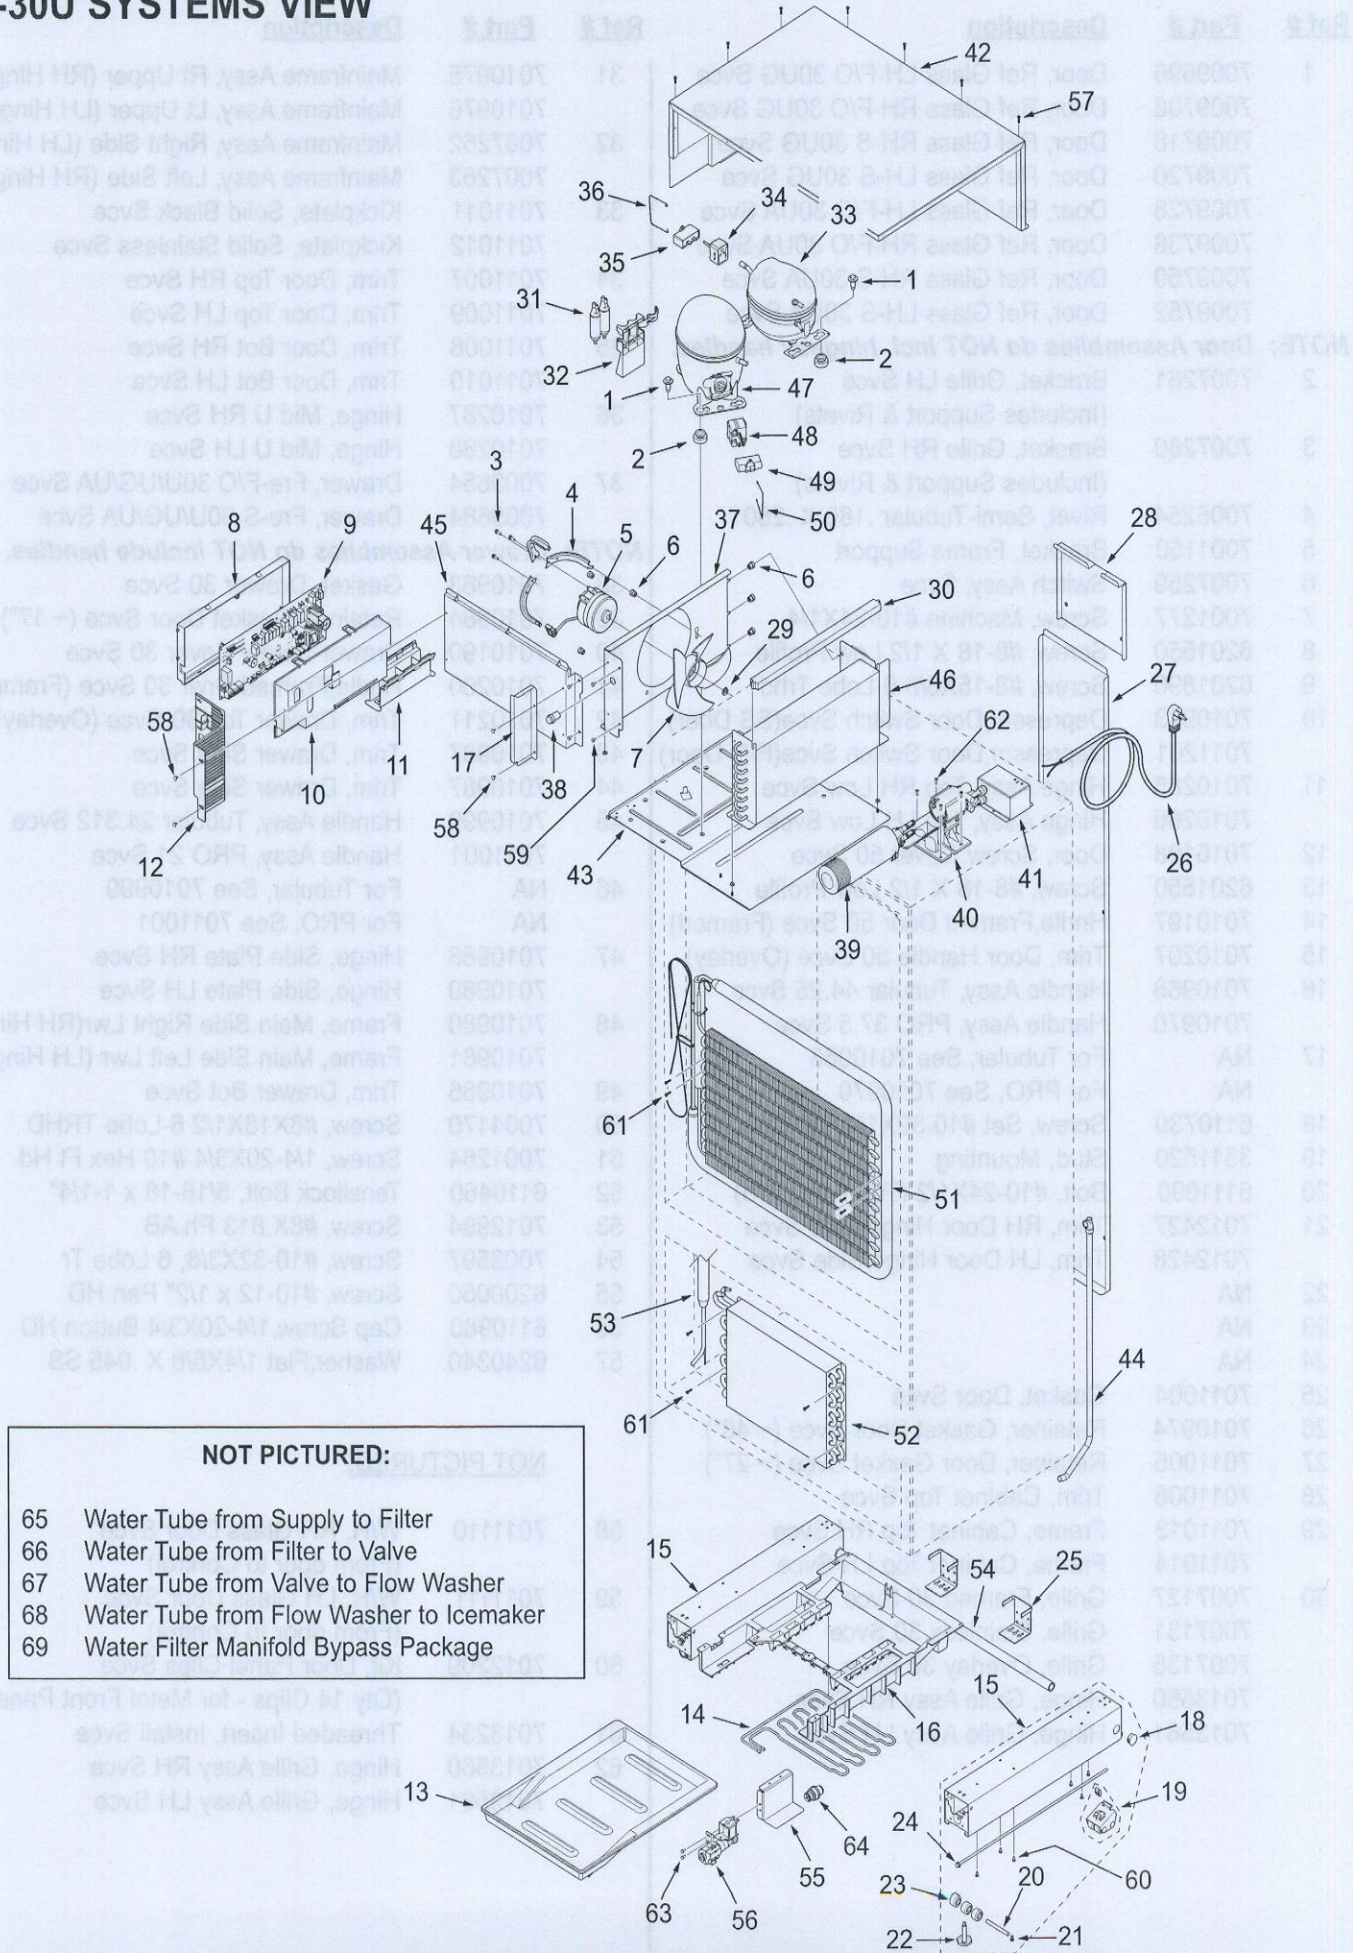

BI-30U SYSTEMS VIEW

NOT PICTURED:

- 65 Water Tube from Supply to Filter
- 66 Water Tube from Filter to Valve
- 67 Water Tube from Valve to Flow Washer
- 68 Water Tube from Flow Washer to Icemaker
- 69 Water Filter Manifold Bypass Package