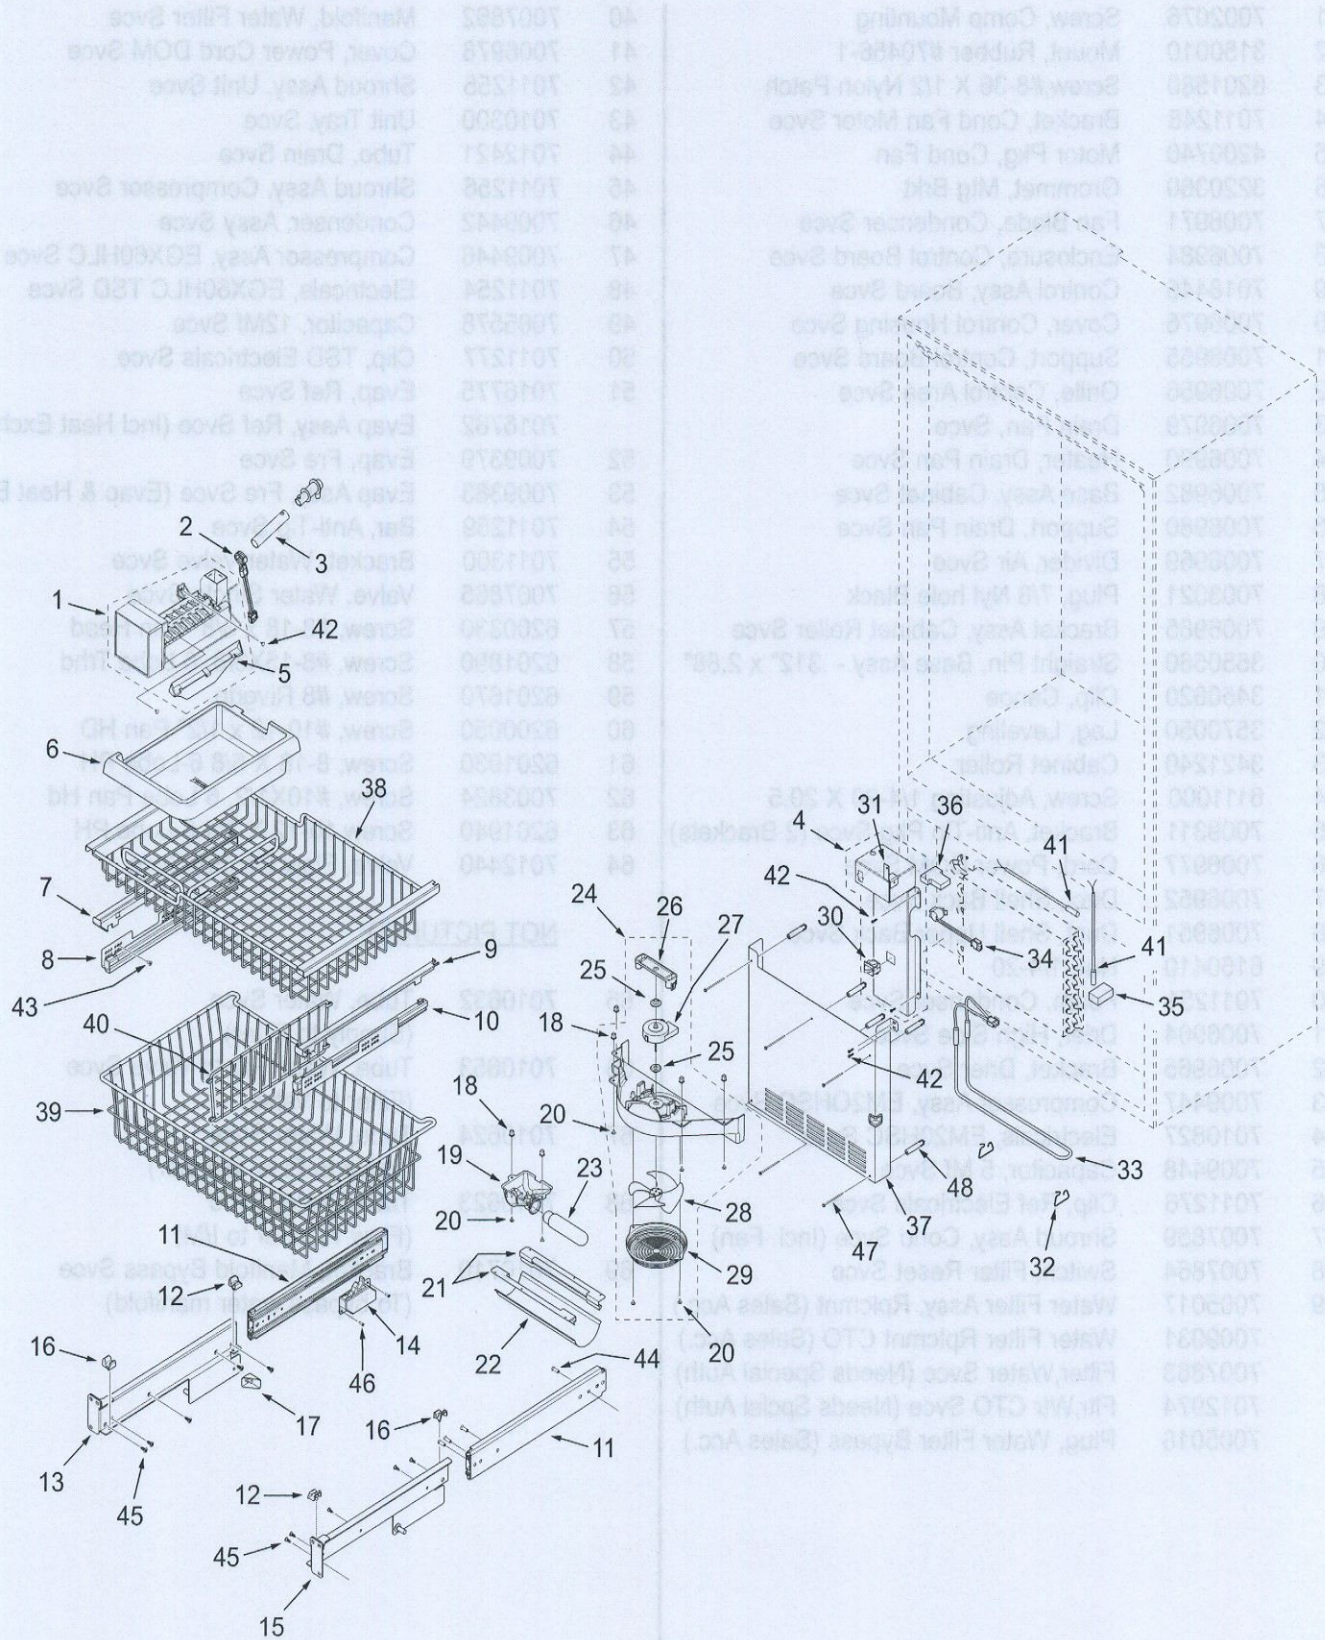

BI-30U FREEZER INTERIOR PARTS LIST

Ref #	Part #	Description	Ref #	Part #	Description
1	7009437	Icemaker, Assy Long Arm Svce	24	7009378	Fan Assy, Evap Svce
2	7009435	Heater, Fill Tube Svce	25	7005046	Grommet, Motor Fan
3	7009434	Tube, Fill Svce	26	7012008	Bracket, Evaporator Fan Svce
4	7011207	Cover Assy, Wire Svce (includes W/H)	27	7012007	Motor, Evap Fan Svce
5	7009436	Arm, Icemaker Svce	28	7014351	Fan Blade, Clear Svce
6	7009438	Bin, Icemaker Svce	29	7011171	Guard, Fan Svce
7	7011163	Retainer, Upper Basket LH Svce	30	3060140	Switch, Light
8	7009392	Slide Assy, Fre Basket LH Svce	31	7009433	Bracket, icemaker Svce
9	7011162	Retainer, Upper Basket RH Svce	32	7005253	Clip, Defrost Heater
10	7009391	Slide Assy, Fre Basket RH Svce	33	7009385	Heater, Defrost Svce
11	7011173	Slide Assy, Full Extension Svce	34	7011174	Switch, Defrost Terminator Svce
12	7009399	Retainers, Lwr Fre Basket Svce (4)	35	7009386	Block, Evap Foam Svce (incl, LH & RH)
13	7009400	Support, Assy Left Svce	36	7009386	Block, Evap Foam Svce (incl, LH & RH)
14	7009401	Closer, Drawer LH Svce	37	7009390	Duct Assy, Fre Svce
15	7009398	Support, Assy Right Svce	38	7010308	Basket, Fre Upper Svce
16	7009399	Retainers, Lwr Fre Basket Svce (4)	39	7010311	Basket, Fre Lower Svce
17	7002646	Depressor, Switch	40	7011170	Divider, Lower Basket Svce
18	6220220	Screw, Grommet 1/32X3/8 Sq	41	4204740	Therm Assy, Svce
19	7009429	Bracket Assy, 1 LT (T)DOM Svce	42	6201930	Screw, 8-18 X 5/8 6-Lobe PH
	7007044	Lampholder, Angle Dom Svce	43	7006750	Screw, #10-24X3/8 UC, FI Hd
20	6201890	Screw, #8-15X3/8 6 Lobe Tr Hd	44	7006752	Screw, 1/4-20X3/4, 6-Lobe FI Hd
21	7009431	Retainer, Light Diffuser Svce	45	7004170	Screw, #8-18X1/2, 6 Lobe Trhd
22	7009430	Diffuser, Fre Lower LT Svce	46	6110030	Bolt, #10-24 x 1/2", Round Head
23	7006999	Lamp, Blue Glass Svce	47	6201980	Screw, #8-15X 2-3/4 6-Lobe PH
			48	7004215	Standoff, Nylon 2.06"

BI-30U FREEZER INTERIOR VIEW